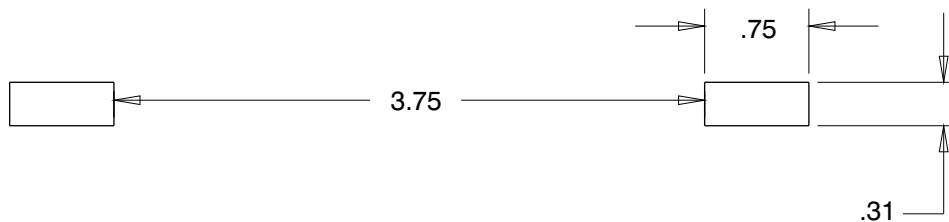

Specifications Sheet

Product Description

Item Name: 6 1/2" Heavy Duty Handle
Item Number: 350065
Size: 1" x 6.5"
Material: Low Density Polyethylene
Capacity: Up to 45 lbs

Ordering Information

350065-10	White
350065-80	Black
350065-05	Translucent

Product Dimensions

Dimensions are in inches

Die-cut Dimensions

Dimensions are in inches

Packaging Information

Carton Pack: 2,500
Carton Weight: 40 lbs

Tel: 631.756.0810 Fax: 631.756.0436
1-800 535-0810 www.allenfield.com
e-mail: info@allenfield.com