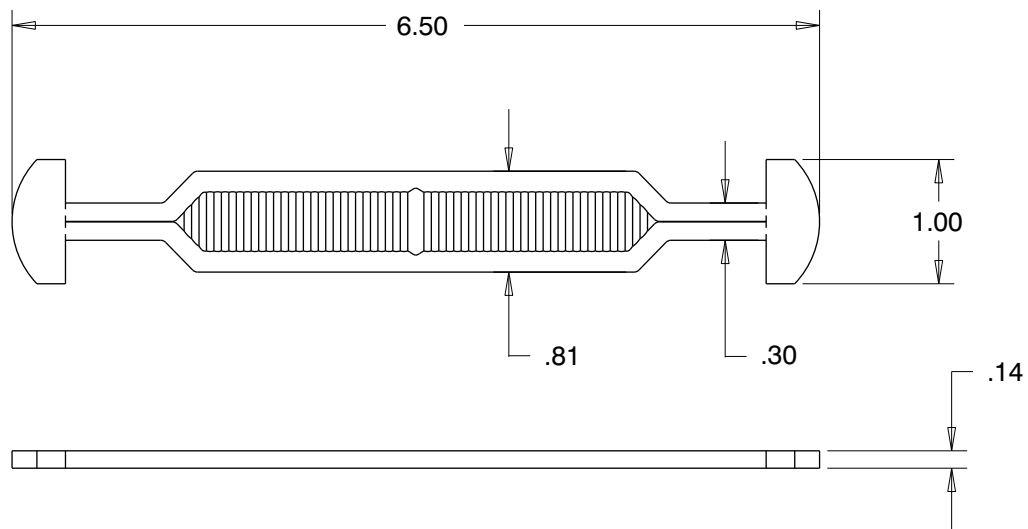

Specifications Sheet

Product Description

Item Name: 6 1/2" Heavy Duty Handle
Item Number: 350065
Size: 1" x 6.5"
Material: Low Density Polyethylene
Capacity: Up to 45 lbs

Ordering Information

350065-10	White
350065-80	Black
350065-05	Translucent

Product Dimensions

Dimensions are in inches

Die-cut Dimensions

Dimensions are in inches

Packaging Information

Carton Pack: 2,500
Carton Weight: 40 lbs

Tel: 631.756.0810 Fax: 631.756.0436
1-800 535-0810 www.allenfield.com
e-mail: info@allenfield.com