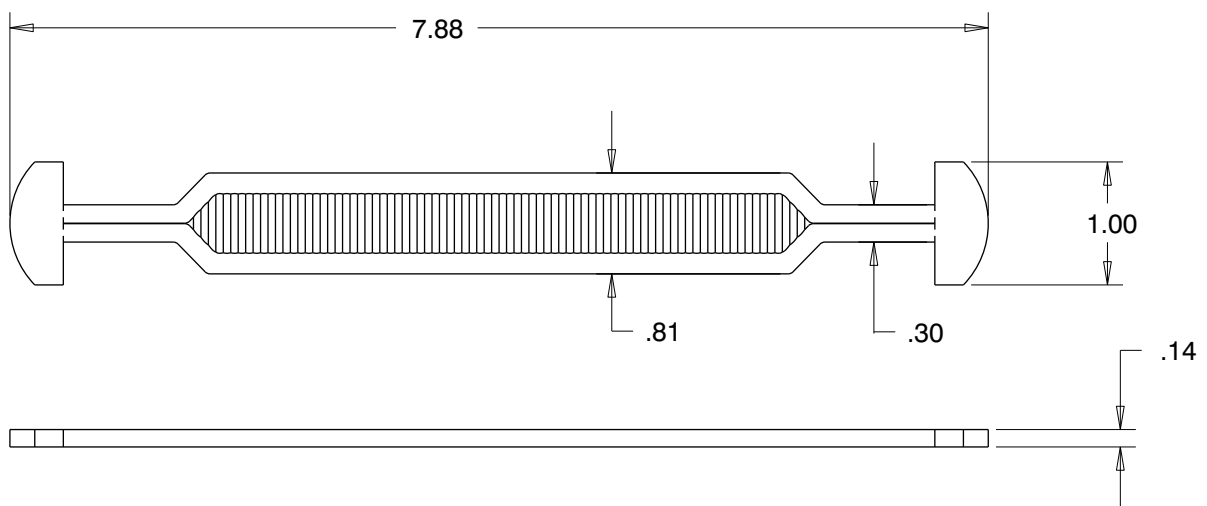

# Specifications Sheet

## Product Description

Item Name: 8" Heavy Duty Handle  
Item Number: 35008  
Size: 1" x 7 7/8"  
Material: Low Density Polyethylene  
Capacity: Up to 65 lbs

## Product Dimensions

Dimensions are in inches

## Die-cut Dimensions

Dimensions are in inches