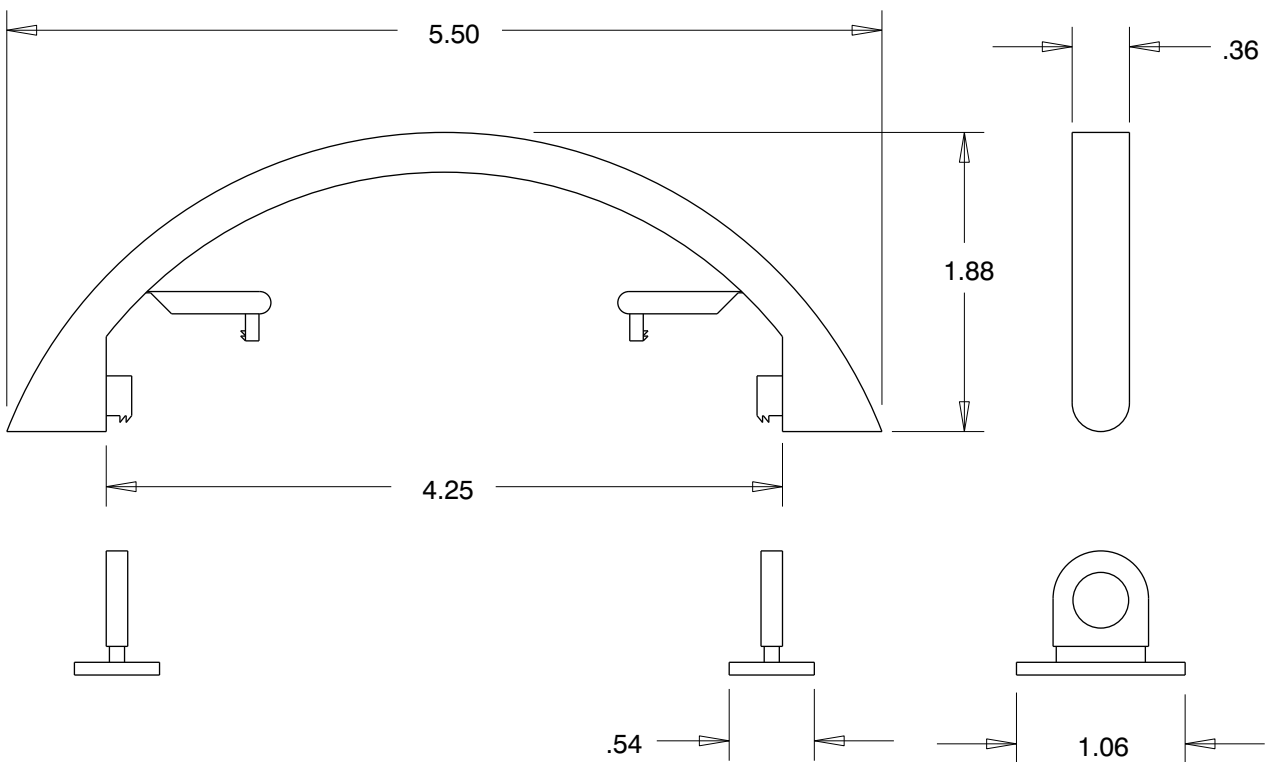

Specifications Sheet

Product Description

Item Name: Euro Swivel
Item Number: 35610
Size: 1 7/8" x 5 1/2"
Material: Poly-Propylene
Capacity: Up to 45 lbs

Ordering Information

35610-10	White
35610-80	Black
35610-05	Translucent

Product Dimensions

Dimensions are in inches

Packaging Information

Carton Pack:	1,200
Carton Weight:	33 lbs

Tel: 631.756.0810 Fax: 631.756.0436
1-800 535-0810 www.allenfield.com
e-mail: info@allenfield.com