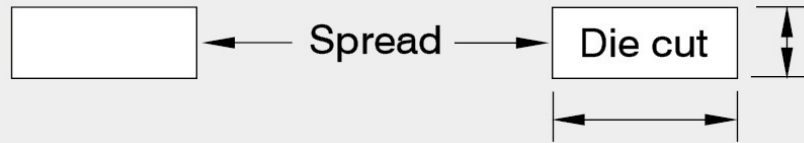

Handle Die Cuts

Dimensions are recommended and should be verified

Item	Spread	Die Cut	Item	Spread	Die Cut												
A	4.75"		L	4.75"													
B	5.25"		N	4.13"													
C	4.75"		S	4.38"													
D	7.00"		T	3.75"													
E	3.75"		U	3.75"													
F	3.75"		V	4.50"													
G	3.75"		W	4.63"													
H	varies see chart		<table border="1"> <tbody> <tr> <td>9 Rope</td> <td>4.75"</td> </tr> <tr> <td>12 Rope</td> <td>7.75"</td> </tr> <tr> <td>15 Rope</td> <td>10.75"</td> </tr> <tr> <td>18 Rope</td> <td>13.75"</td> </tr> <tr> <td>Bracelet</td> <td>3.75"</td> </tr> <tr> <td>Double Braid</td> <td>3.75"</td> </tr> </tbody> </table>			9 Rope	4.75"	12 Rope	7.75"	15 Rope	10.75"	18 Rope	13.75"	Bracelet	3.75"	Double Braid	3.75"
9 Rope	4.75"																
12 Rope	7.75"																
15 Rope	10.75"																
18 Rope	13.75"																
Bracelet	3.75"																
Double Braid	3.75"																