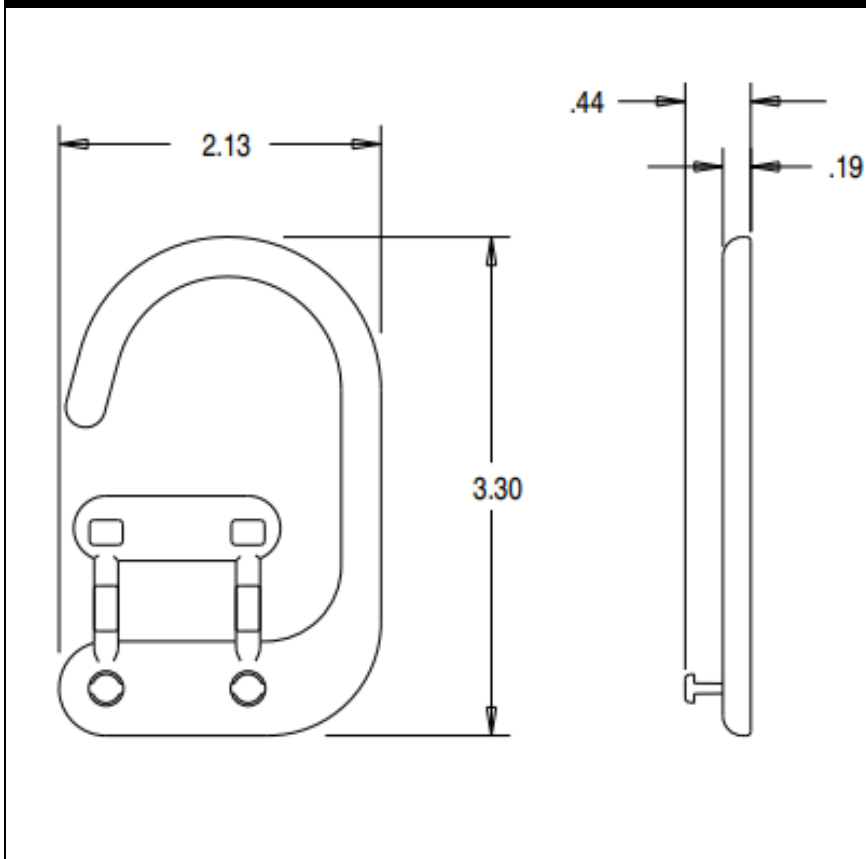

#### Product Image

#### Related Item

25X50

Product Description	
Item Name	#250 Large Hook Hang Eze
Size	2.13"(W) x 3.30"(H)
Material	PP
Ordering Information	
302500540	Translucent
302500540B500	Translucent (500/bag)
302508040	Black
302508040B500	Black (500/bag)
Packaging Information	
Carton Pack/MOQ	3000 pcs/ctn.
Carton Weight	19 lbs.

#### Product Dimensions

#### Die-Cut Dimensions