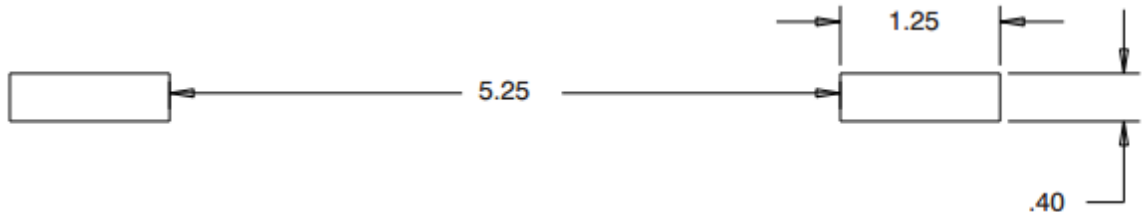

www.allenfield.com
 (800) 535-0810
 info@allenfield.com

Part Number
35012

Product Description	
Item Name	12" Elliptical Handle
Size	11.95"(L) x 1.90"(W)
Carrying Capacity	Up to 100 lbs.
Material	PE
Ordering Information	
350120530	Translucent
350121030	White
350128030	Black
Packaging Information	
Carton Pack/MOQ	500 pcs/ctn.
Carton Weight	18 lbs.

Product Image

Related Support Plates

35770

35776

*** Patent Protected**
 For more information visit
<https://www.allenfield.com/patents/>

Product Dimensions

Die-Cut "B" Dimensions

Part Tolerance — +/- .03 inches (.75 mm)

Dimensions are in inches