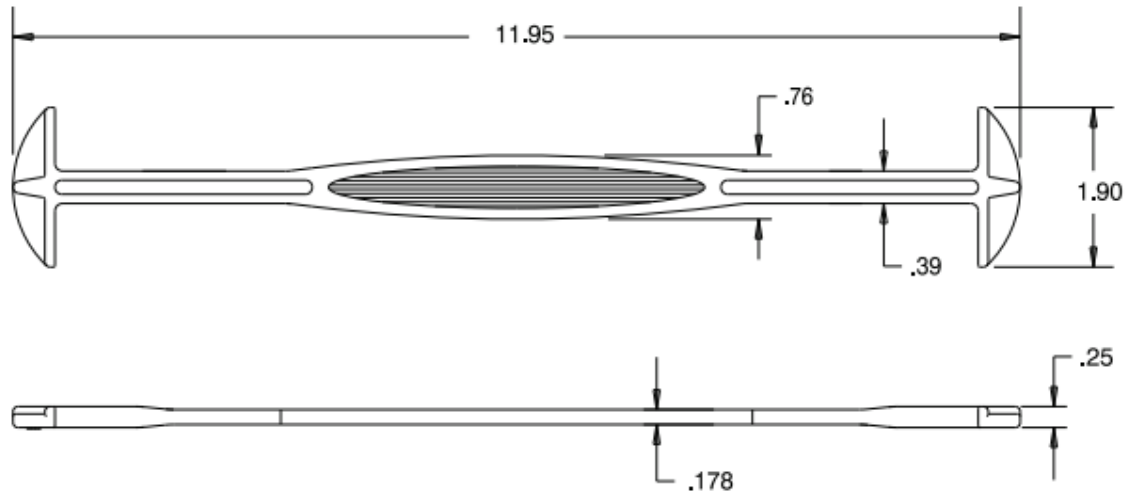

www.allenfield.com
 (800) 535-0810
 info@allenfield.com

Part Number
35012

Product Description	
Item Name	12" Elliptical Handle
Size	11.95"(L) x 1.90"(W)
Carrying Capacity	Up to 100 lbs.
Material	PE
Ordering Information	
350120530	Translucent
350121030	White
350128030	Black
Packaging Information	
Carton Pack/MOQ	500 pcs/ctn.
Carton Weight	18 lbs.

Product Image

Related Support Plates

35770

35776

*** Patent Protected**
 For more information visit
<https://www.allenfield.com/patents/>

Product Dimensions

Die-Cut "B" Dimensions

Part Tolerance — +/- .03 inches (.75 mm)

Dimensions are in inches