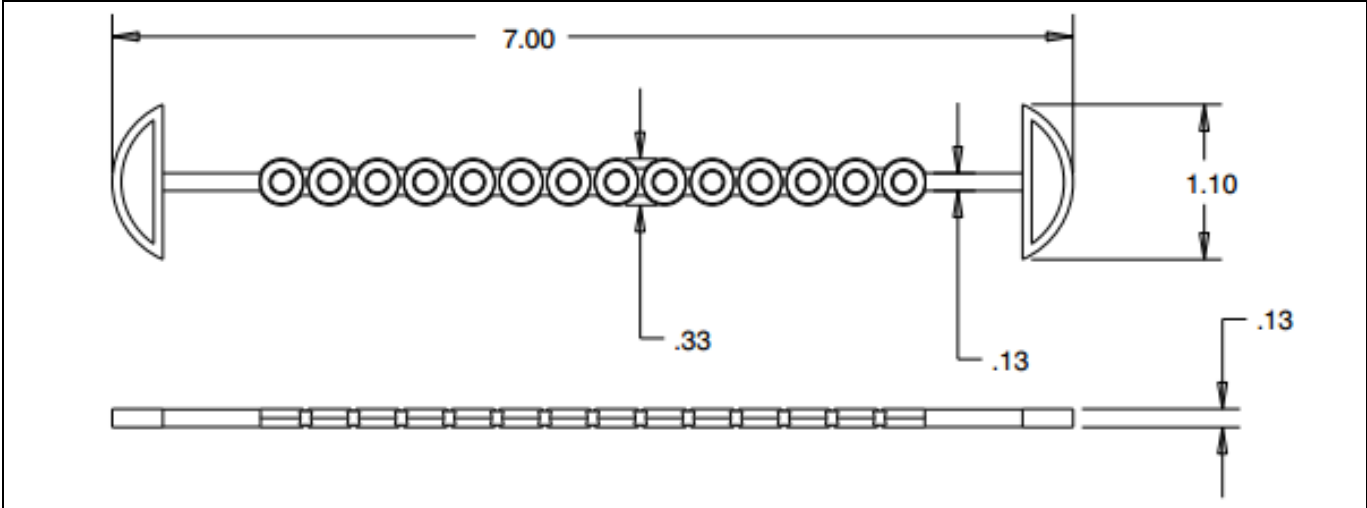

Part Number
35040

www.allenfield.com
 (800) 535-0810
 info@allenfield.com

Product Image

Related Item

35170

Product Description	
Item Name	Bracelet Handle
Size	7.00" (L) x 1.10" (W)
Carrying Capacity	Up to 20 lbs.
Material	PE
Ordering Information	
350401030	White
350408030	Black
Packaging Information	
Carton Pack/MOQ	5000 pcs/ctn.
Carton Weight	38 lbs.

Product Dimensions

Die-Cut "H" Dimensions

Part Tolerance — +/- .03 inches (.75 mm)

Dimensions are in inches