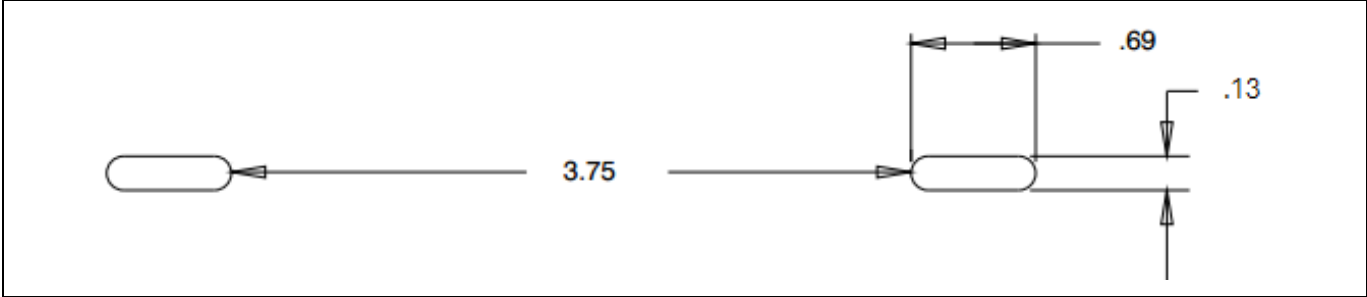

Part Number
35040

www.allenfield.com
 (800) 535-0810
 info@allenfield.com

Product Image

Related Item

35170

Product Description	
Item Name	Bracelet Handle
Size	7.00" (L) x 1.10" (W)
Carrying Capacity	Up to 20 lbs.
Material	PE
Ordering Information	
350401030	White
350408030	Black
Packaging Information	
Carton Pack/MOQ	5000 pcs/ctn.
Carton Weight	38 lbs.

Product Dimensions

Die-Cut "H" Dimensions

Part Tolerance — +/- .03 inches (.75 mm)

Dimensions are in inches