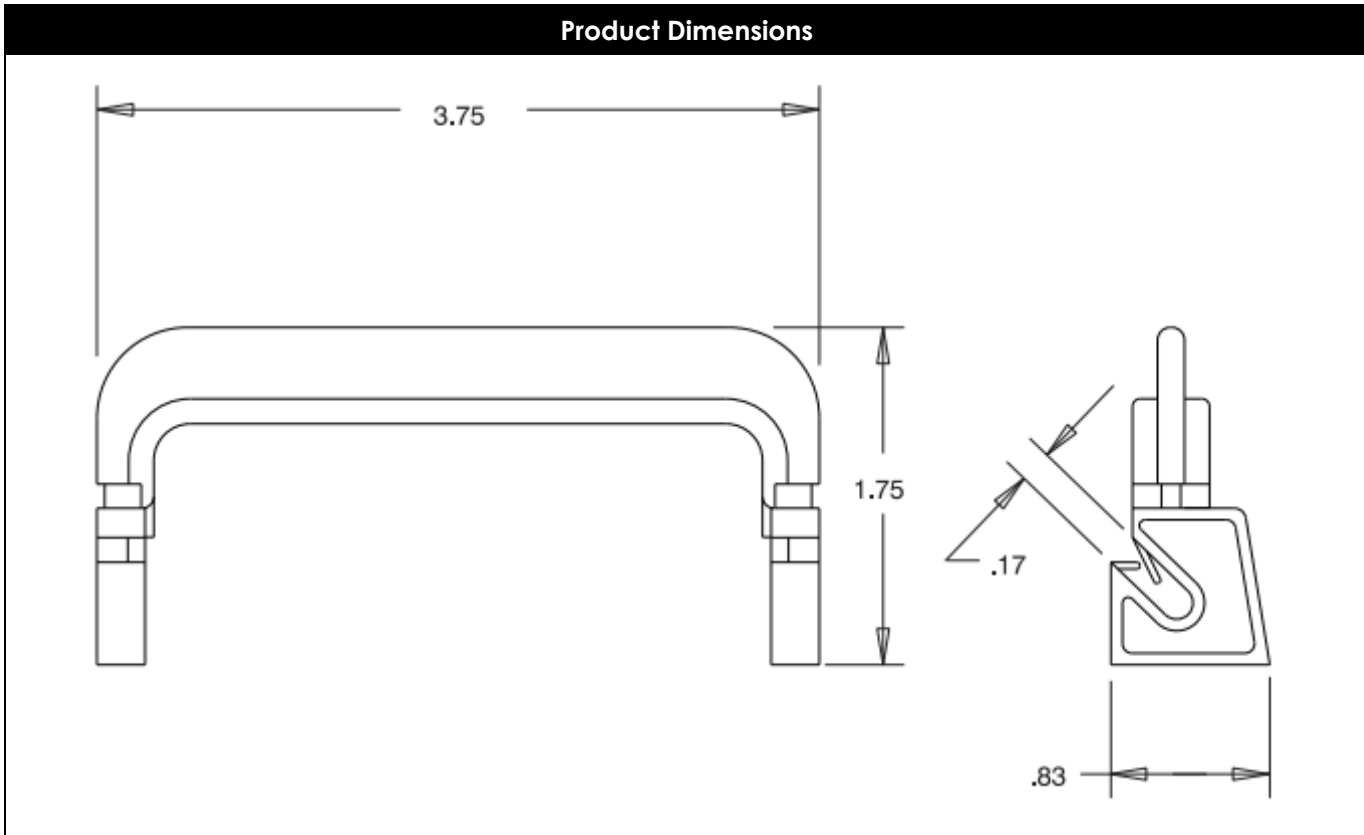

Part Number
35100

www.allenfield.com  
(800) 535-0810  
info@allenfield.com

**Product Image**

Product Description	
Item Name	Carry Master Handle
Size	3.75" (L) x 1.75" (H)
Carrying Capacity	Up to 40 lbs.
Material	PE
Ordering Information	
351001030	White
351008030	Black
Packaging Information	
Carton Pack/MOQ	1000 pcs/ctn.
Carton Weight	23 lbs.

**Related Item**

35098

**Product Dimensions**

Part Tolerance — +/- .03 inches (.75mm)

Dimensions are in inches