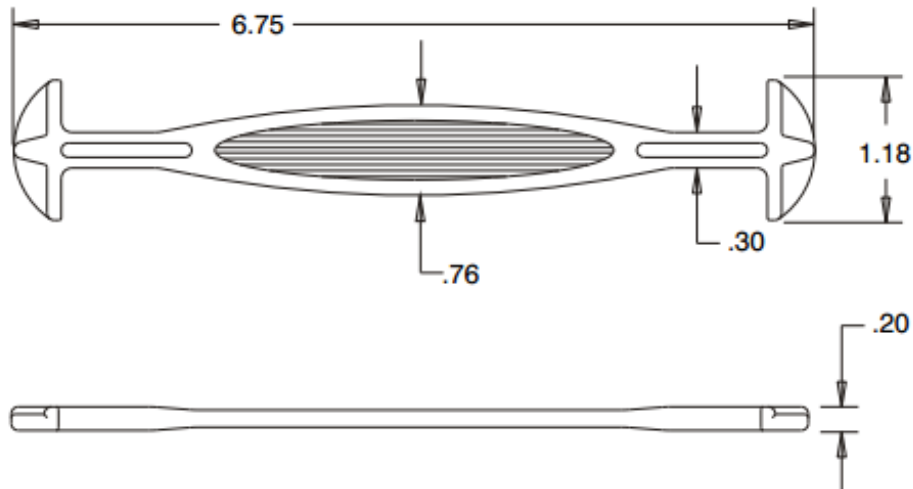

### Product Image

| Product Description   |                        |
|-----------------------|------------------------|
| Item Name             | 7" Elliptical Handle   |
| Size                  | 6.75" (L) x 1.125" (W) |
| Carrying Capacity     | Up to 45 lbs.          |
| Material              | PE                     |
| Ordering Information  |                        |
| 1030                  | White                  |
| 8030                  | Black                  |
| Packaging Information |                        |
| Carton Pack           | 2500 pcs/ctn.          |
| Carton Weight         | 34 lbs.                |

### Related Support Plates

**\* Patent Protected**  
 For more information visit  
<https://www.allenfield.com/patents/>

### Product Dimensions

### Die-Cut "E" Dimensions