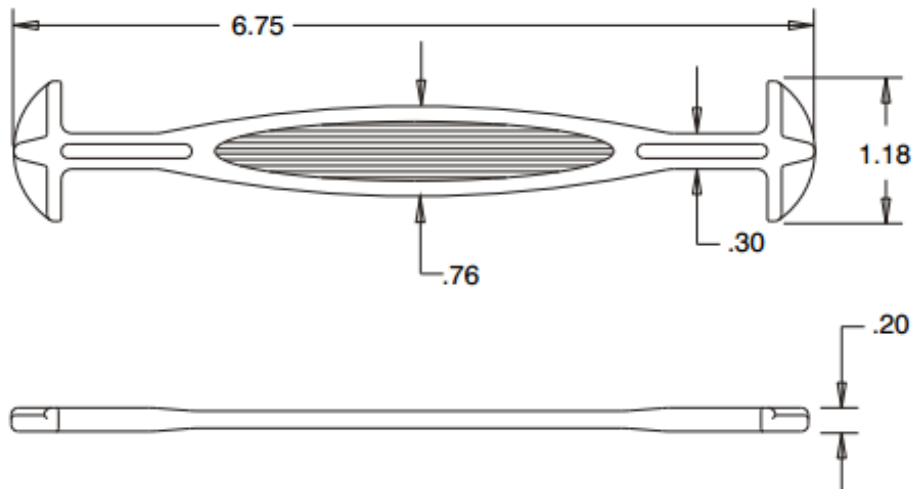

### Product Image

### Related Support Plates

35750

35755

Product Description	
Item Name	7" Elliptical Handle
Size	6.75"(L) x 1.125"(W)
Carrying Capacity	Up to 45 lbs.
Material	PE
Ordering Information	
351071030	White
351078030	Black
Packaging Information	
Carton Pack/MOQ	2500 pcs/ctn.
Carton Weight	34 lbs.

### Product Dimensions

### Die-Cut "E" Dimensions