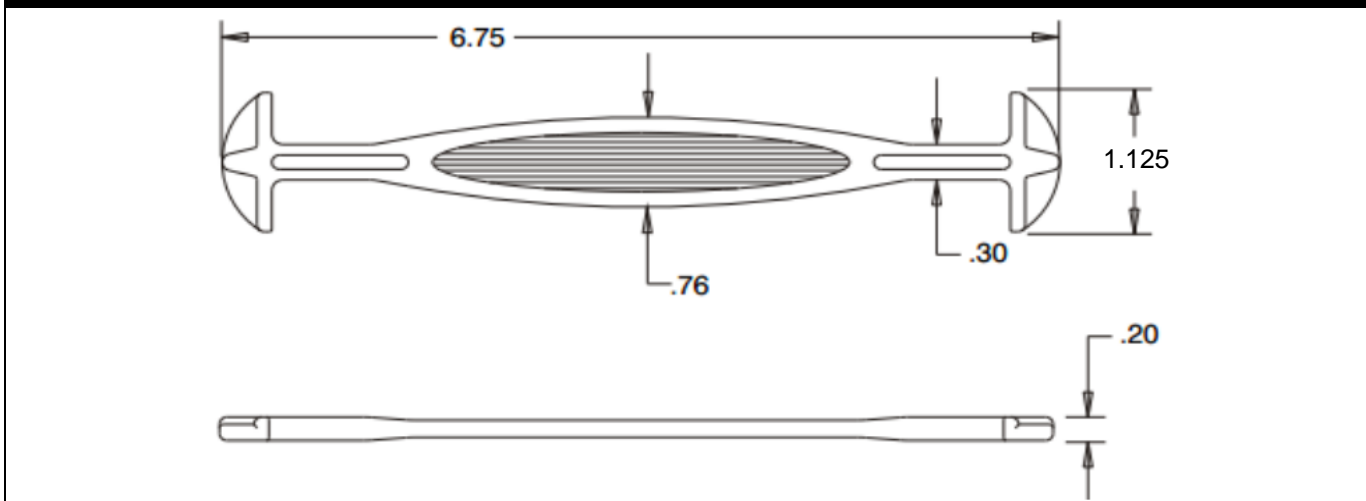

Part Number
35107

Allen Field Company, Inc.

256A Orinoco Drive
Brightwaters NY 11718
(800) 535-0810
www.allenfield.com

Product Image

Related Support Plates

35750

35755

Product Description	
Item Name	7" Elliptical Handle
Size	6.75"(L) x 1.125"(W)
Carrying Capacity	Up to 45 lbs.
Material	PE
Ordering Information	
351071030	White
351078030	Black
Packaging Information	
Carton Pack/MOQ	2500 pcs/ctn.
Carton Weight	34 lbs.

Product Dimensions

Die-Cut "E" Dimensions