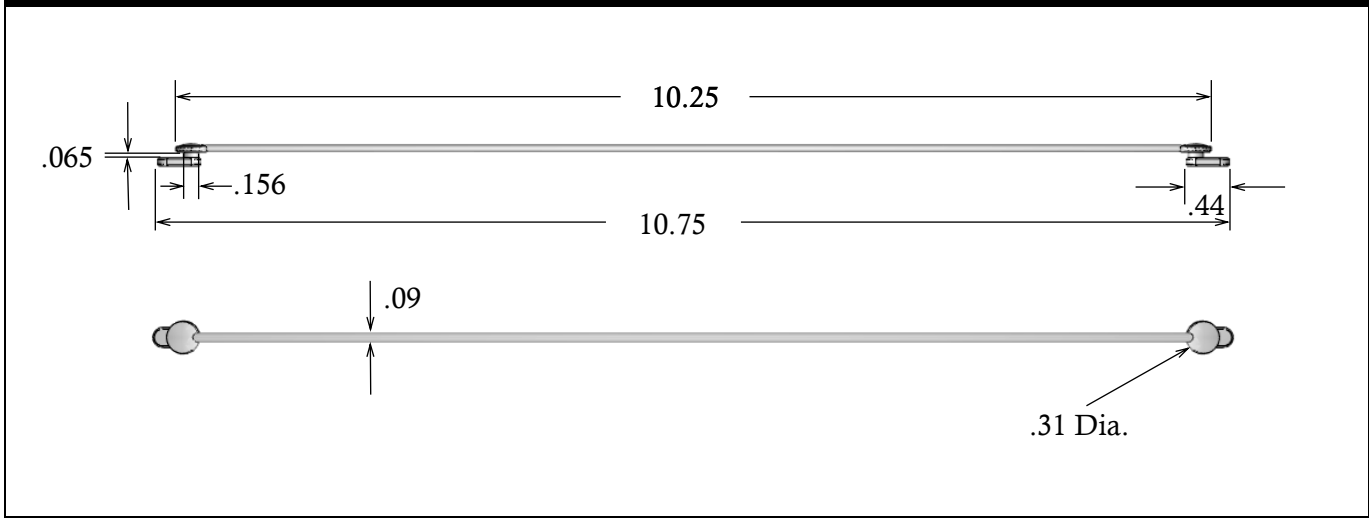

Part Number
35111

www.allenfield.com
 (800) 535-0810
 info@allenfield.com

Product Image

Related Item

35509

Product Description	
Item Name	Mini Side Mount Handle
Size	10.75" (L) x 0.09" (W)
Carrying Capacity	Up to 1 lb.
Material	HDPE
Ordering Information	
351111032	White
351118032	Black
Packaging Information	
Carton Pack/MOQ	10,000 pcs/ctn.
Carton Weight	42 lbs.

Product Dimensions

Die-Cut Dimension