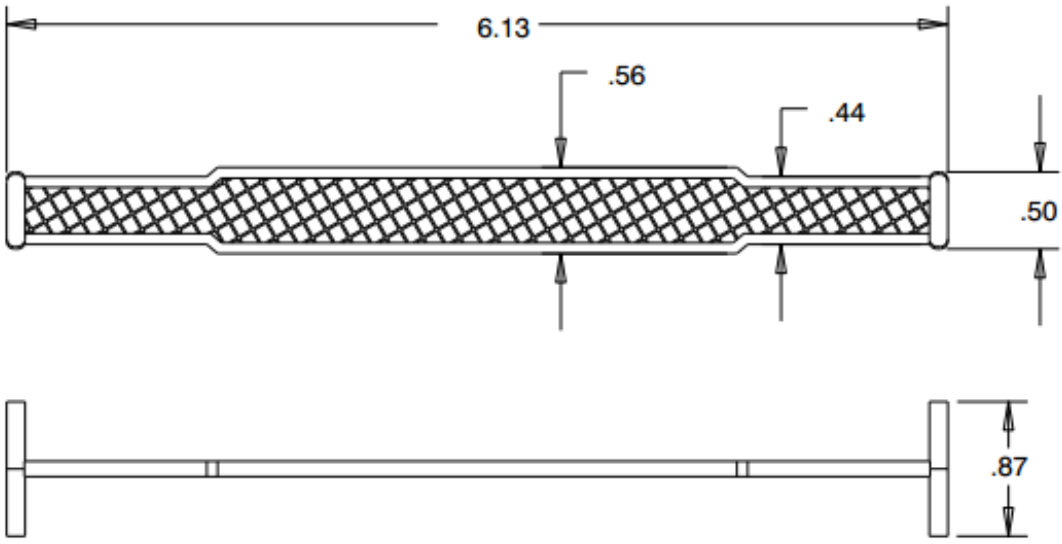

Part Number
35200

www.allenfield.com
 (800) 535-0810
 info@allenfield.com

Product Description	
Item Name	Escort Handle
Size	6.13" (L) x 0.50" (W)
Carrying Capacity	Up to 40 lbs.
Material	PE
Ordering Information	
352000530	Translucent
352001030	White
352008030	Black
Packaging Information	
Carton Pack/MOQ	2500 pcs/ctn.
Carton Weight	33 lbs.

Product Image

Related Support Plate

35760

Product Dimensions

Die-Cut "F" Dimensions

Part Tolerance — +/- .03 inches (.75 mm)

Dimensions are in inches