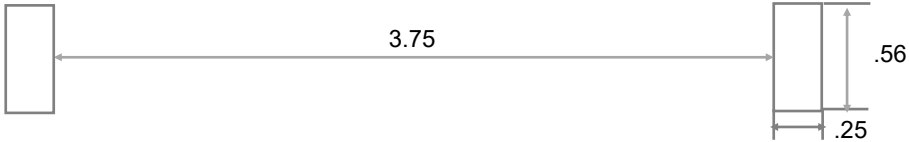

Part Number
35200

www.allenfield.com
 (800) 535-0810
 info@allenfield.com

Product Description	
Item Name	Escort Handle
Size	6.13" (L) x 0.50" (W)
Carrying Capacity	Up to 40 lbs.
Material	PE
Ordering Information	
352000530	Translucent
352001030	White
352008030	Black
Packaging Information	
Carton Pack/MOQ	2500 pcs/ctn.
Carton Weight	33 lbs.

Product Image

Related Support Plate

35760

Product Dimensions

Die-Cut "F" Dimensions

Part Tolerance — +/- .03 inches (.75 mm)

Dimensions are in inches