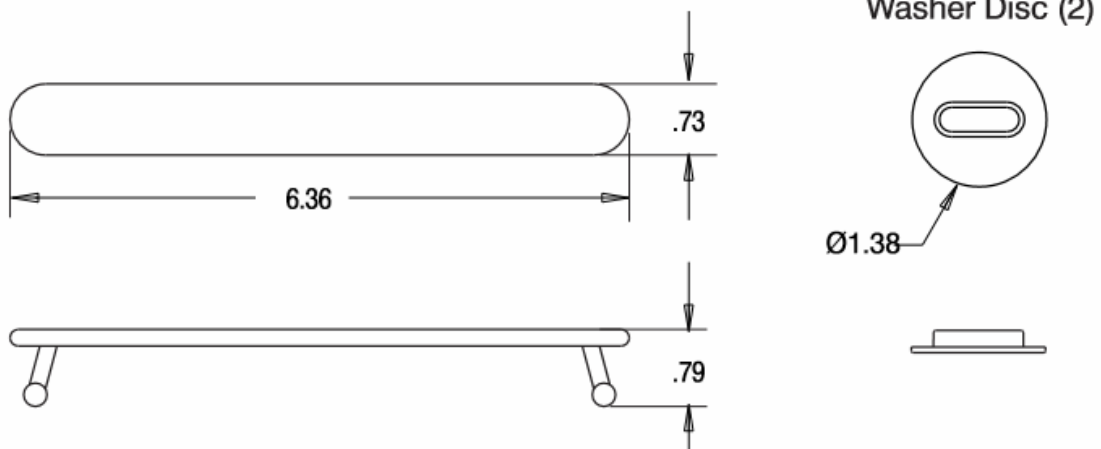

Specification Sheet

| Part Number |
|-------------|
| 35210 |

| Product Description | |
|-----------------------|-----------------------------------------------|
| Item Name | Low Rider Handle & Washer Set |
| Size | 6.36" (L) x 0.73" (W) x 0.79" (H) |
| Capacity | 40 lbs. |
| Material | PP |
| Ordering Information | |
| 352101130F | White Set |
| 352108030F | Black Set |
| Packaging Information | |
| Carton Pack/MOQ | 1,000 handles & 2,000 washer discs per carton |
| Carton Weight | 35.3 lbs. |

Product Image

Related Item

35259

Product Dimensions

Die-Cut "H" Dimensions