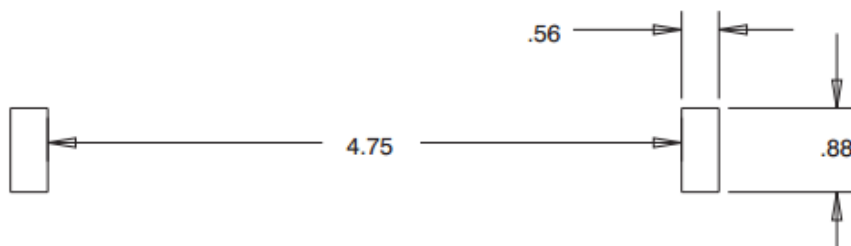

Part Number
35252

www.allenfield.com  
 (800) 535-0810  
 info@allenfield.com

Product Description	
Item Name	Integra S Handle
Size	6.45" (L) x 1.50" (W)
Carrying Capacity	Up to 80 lbs.
Material	PE
Ordering Information	
352521035	White
352528035	Black
Packaging Information	
Carton Pack/MOQ	500 pcs/ctn.
Carton Weight	30 lbs.

**Product Image**

**Related Item**

35253

**Product Dimensions**

**Die-Cut "L" Dimensions**

Part Tolerance — +/- .03 inches (.75 mm)

Dimensions are in inches