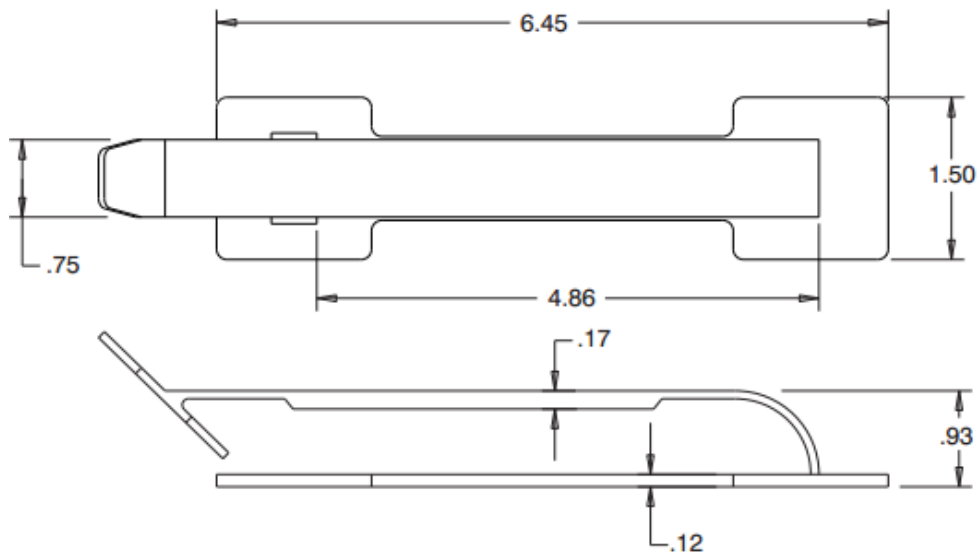

Part Number
35252

www.allenfield.com  
 (800) 535-0810  
 info@allenfield.com

Product Description	
Item Name	Integra S Handle
Size	6.45" (L) x 1.50" (W)
Carrying Capacity	Up to 80 lbs.
Material	PE
Ordering Information	
352521035	White
352528035	Black
Packaging Information	
Carton Pack/MOQ	500 pcs/ctn.
Carton Weight	30 lbs.

**Product Image**

**Related Item**

35253

**Product Dimensions**

**Die-Cut "L" Dimensions**

Part Tolerance — +/- .03 inches (.75 mm)

Dimensions are in inches