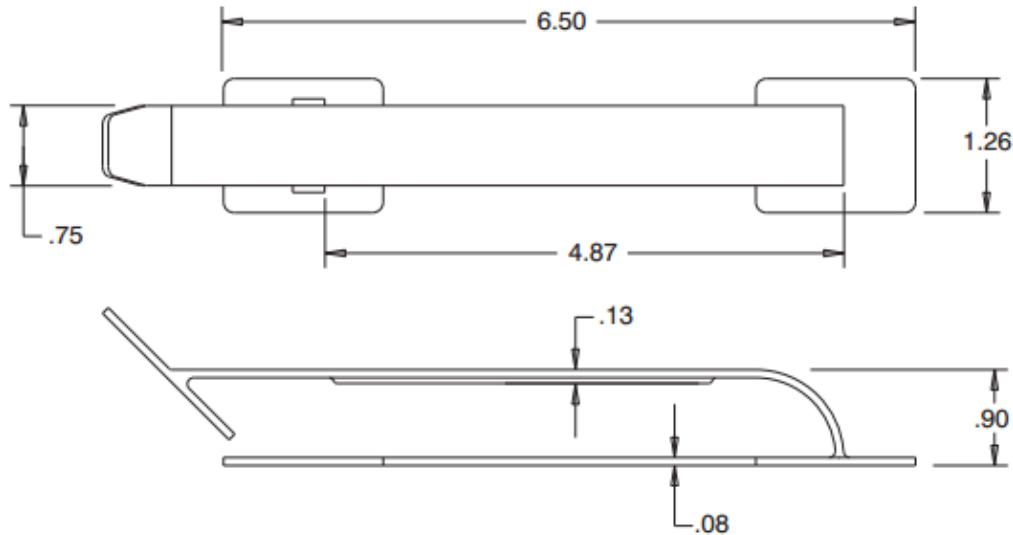

### Product Image

### Related Item

35252

Product Description	
Item Name	Integra V Handle
Size	6.50" (L) x 1.26"(W)
Carrying Capacity	Up to 45 lbs.
Material	PE
Ordering Information	
352531035	White
352538035	Black
Packaging Information	
Carton Pack/MOQ	1000 pcs/ctn.
Carton Weight	38 lbs.

### Product Dimensions

### Die-Cut "L" Dimensions