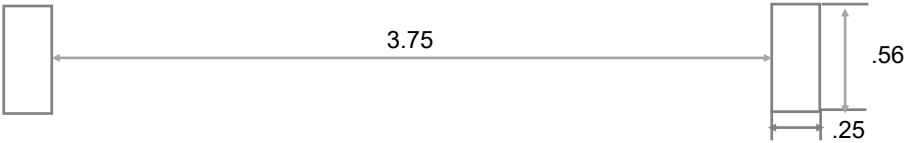

Part Number
35440

www.allenfield.com
 (800) 535-0810
 info@allenfield.com

Product Description	
Item Name	Mid-Escort Handle
Size	6.00" (L) x 0.56" (W)
Carrying Capacity	Up to 20 lbs.
Material	PE
Ordering Information	
354401030	White
354408030	Black
Packaging Information	
Carton Pack/MOQ	2500 pcs/ctn.
Carton Weight	25 lbs.

Product Image

Related Item

35760

35675

Product Dimensions

Die-Cut "F" Dimensions

Part Tolerance — +/- .03 inches (.75 mm)

Dimensions are in inches