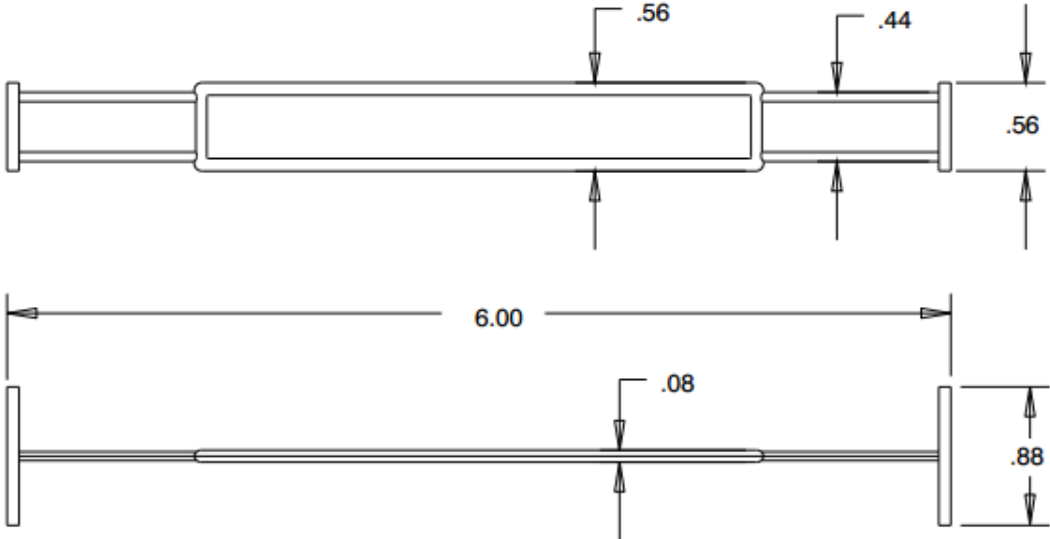

Part Number
35440

www.allenfield.com
 (800) 535-0810
 info@allenfield.com

Product Description	
Item Name	Mid-Escort Handle
Size	6.00" (L) x 0.56" (W)
Carrying Capacity	Up to 20 lbs.
Material	PE
Ordering Information	
354401030	White
354408030	Black
Packaging Information	
Carton Pack/MOQ	2500 pcs/ctn.
Carton Weight	25 lbs.

Product Image

Related Item

35760

35675

Product Dimensions

Die-Cut "F" Dimensions

Part Tolerance — +/- .03 inches (.75 mm)

Dimensions are in inches