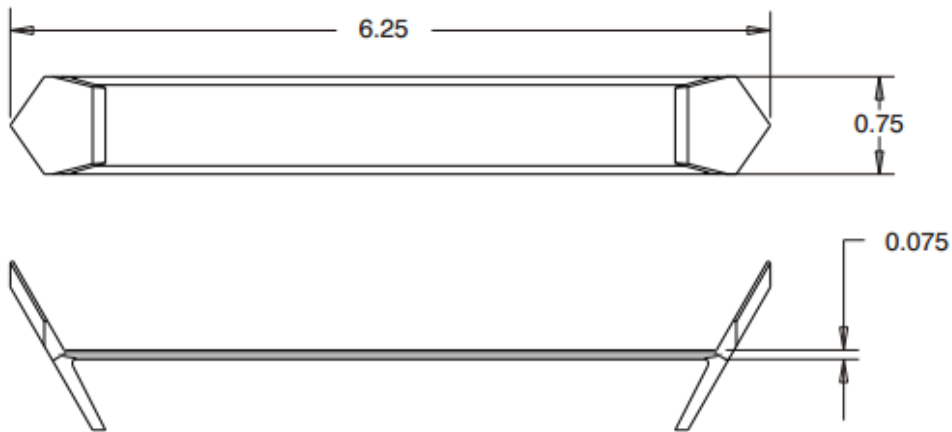

Part Number
35445

www.allenfield.com  
(800) 535-0810  
info@allenfield.com

**Product Image**

Product Description	
Item Name	Dynasty Handle
Size	6.25" (L) x 0.75" (W)
Carrying Capacity	Up to 45 lbs.
Material	PE
Ordering Information	
354450530	Translucent
354451030	White
354458030	Black
Packaging Information	
Carton Pack/MOQ	2500 pcs/ctn.
Carton Weight	35.2 lbs.

**Related Support Plate**

35760

**Product Dimensions**

**Die-Cut "T" Dimensions**