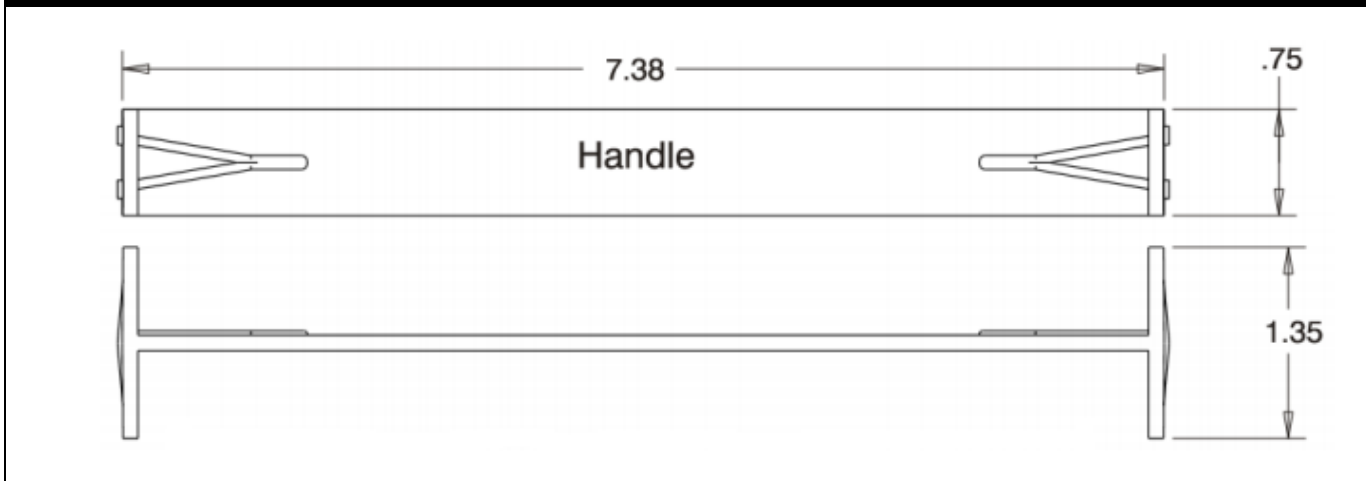

Part Number
35450

Allen Field Company, Inc.

256A Orinoco Drive
Brightwaters NY 11718
(800) 535-0810
www.allenfield.com

Product Image

Related Support Plate

35790

Product Description	
Item Name	Superior Handle
Size	7.38" (L) x 0.75"(W)
Carrying Capacity	Up to 65 lbs.
Material	PE
Ordering Information	
354501030	White
354508030	Black
Packaging Information	
Carton Pack/MOQ	1500 pcs/ctn.
Carton Weight	40 lbs.

Product Dimensions

Die-Cut "S" Dimensions