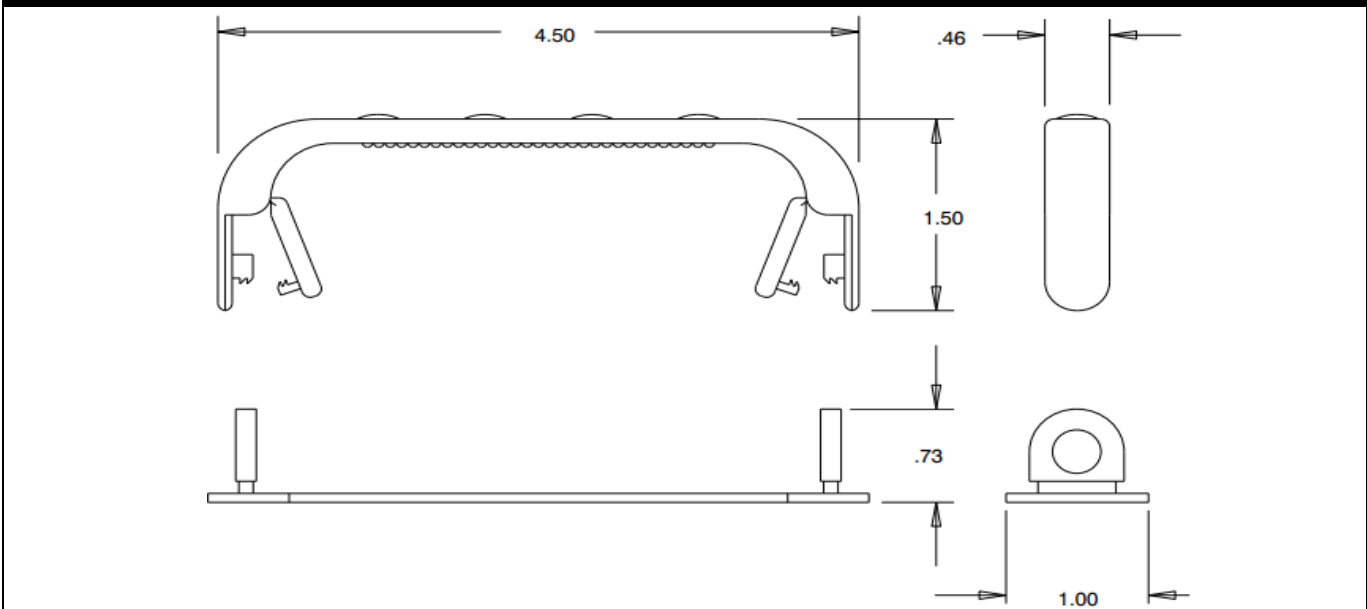

Part Number
35620

Product Description	
Item Name	Soft Touch Swivel Handle
Size	4.50"(L) x 1.50"(H) x 0.46"(W)
Carrying Capacity	Up to 35 lbs.
Material	POM
Ordering Information	
35620101040	White/White
35620808040	Black/Black
Packaging Information	
Carton Pack/MOQ	1000 pcs/ctn.
Carton Weight	26 lbs.

### Product Dimensions

### Die-Cut "N" Dimensions