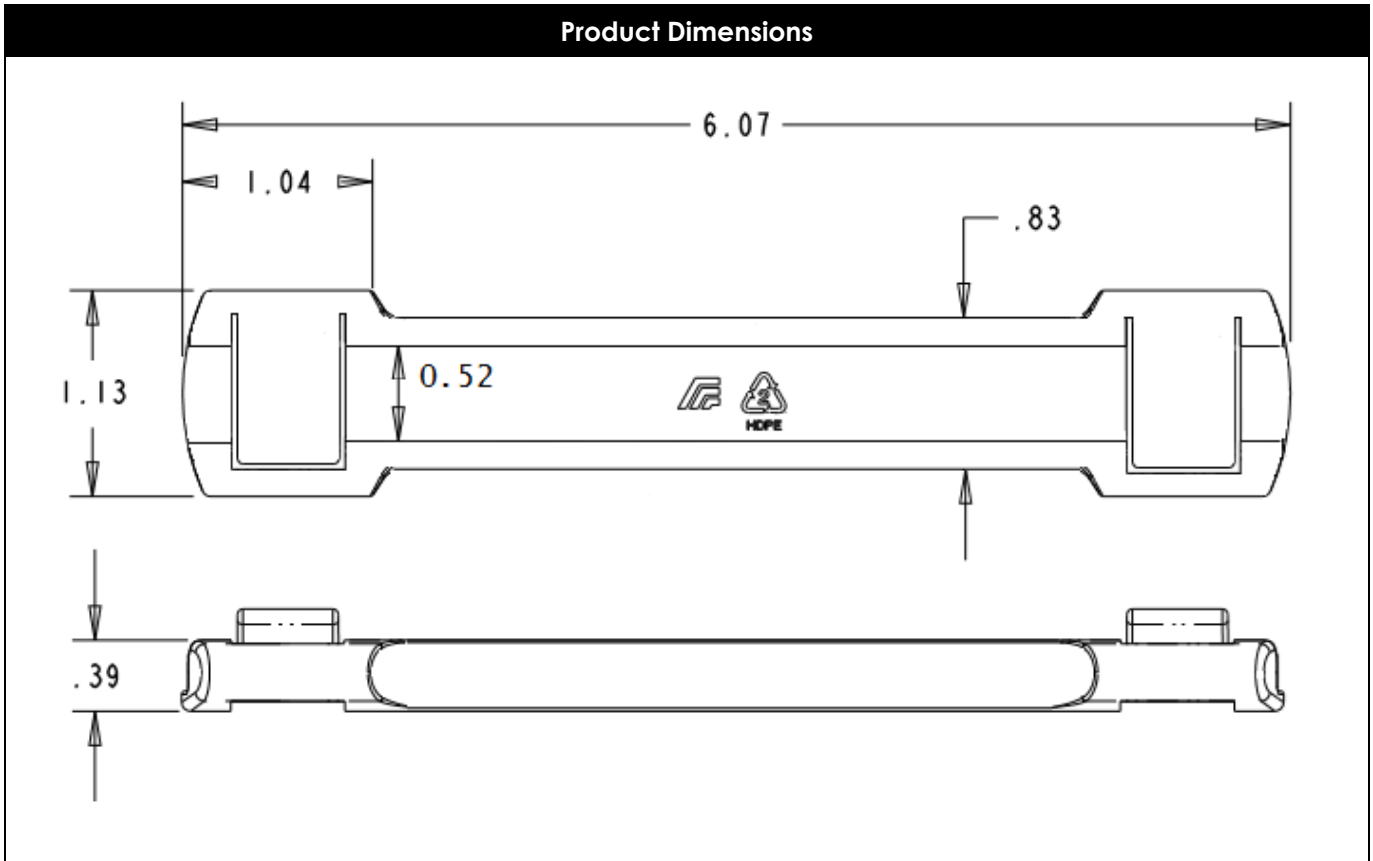

Part Number
35886

www.allenfield.com
 (800) 535-0810
 info@allenfield.com

Product Description	
Item Name	EZ Grip Handle
Size	6.07" (L) x 1.13" (W)
Capacity	Multiple strapping sizes up to 1/2" wide
Material	HDPE
Ordering Information	
358868035	Black
Packaging Information	
Carton Pack/MOQ	1000 pcs/ctn.
Carton Weight	32.5 lbs.

Product Image

Related Item

E919.0

Product Dimensions

Part Tolerance — +/- .03 inches (.75 mm)

Dimensions are in inches