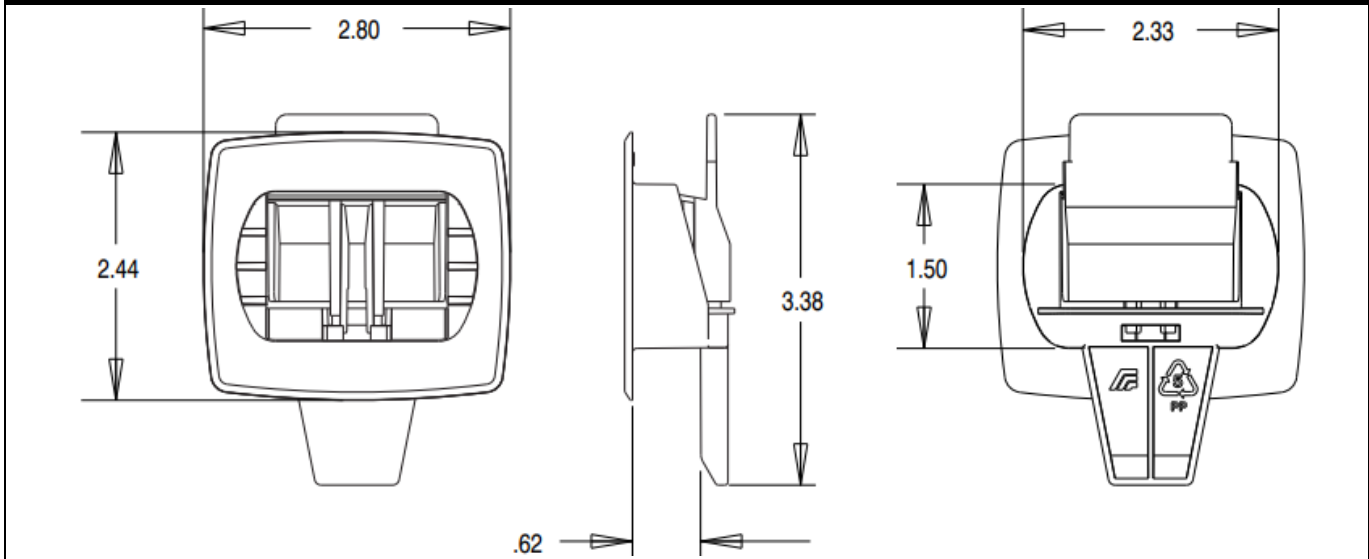

Part Number
HP601S

Allen Field Company, Inc.

256A Orinoco Drive
 Brightwaters NY 11718
 (800) 535-0810
 www.allenfield.com

Product Image

Related Item

HP603

Product Description	
Item Name	Fixed Paddle Connecting Clip
Size	2.80"(W) x 2.44"(H)
Maximum Board Thickness	0.61"
Material	PP
Ordering Information	
HP601S	Translucent
Packaging Information	
Carton Pack/MOQ	700 pcs/ctn.
Carton Weight	26 lbs.

Product Dimensions

Die-Cut Dimensions (Type 1)