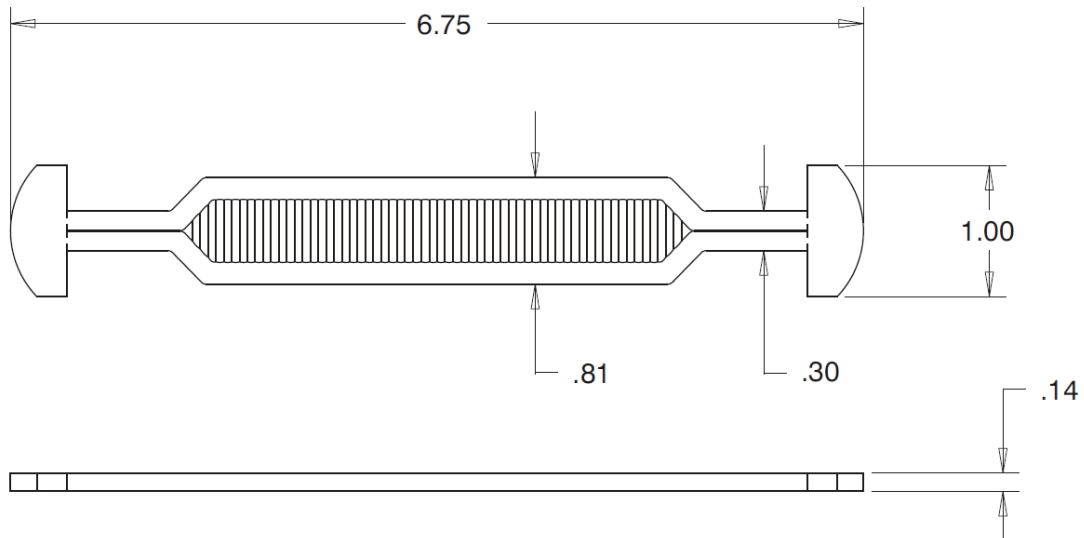

Part Number
35007

Allen Field Company, Inc.

256A Orinoco Drive
 Brightwaters NY 11718
 (800) 535-0810
 www.allenfield.com

Product Image

Product Description	
Item Name	7" Heavy Duty Handle
Size	6.75"(L) x 1.00"(W)
Carrying Capacity	Up to 50 lbs.
Material	PE
Ordering Information	
350070530	Translucent
350071030	White
350078030	Black
Packaging Information	
Carton Pack/MOQ	2500 pcs/ctn.
Carton Weight	36.3 lbs.

Related Support Plates

Product Dimensions

Die-Cut "E" Dimensions