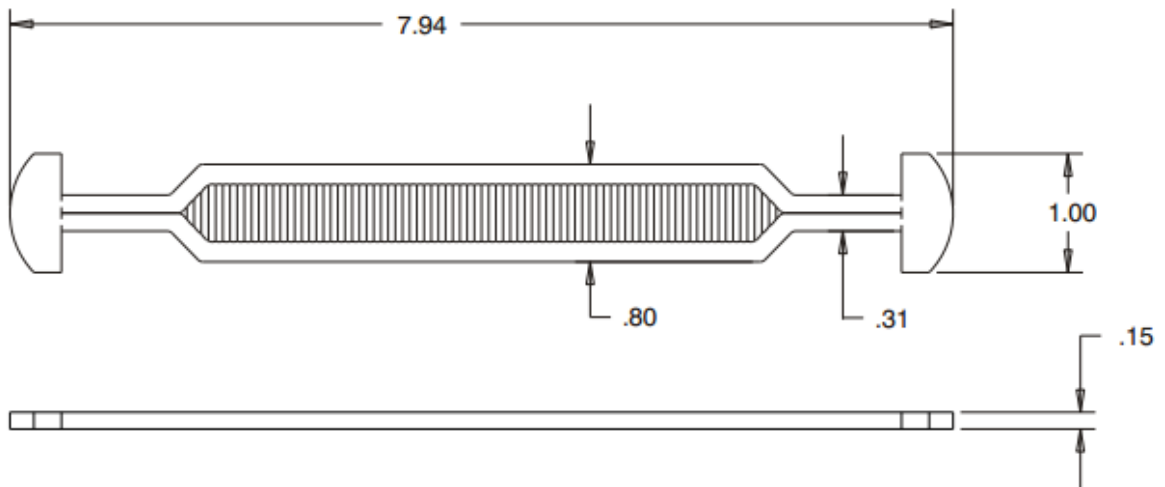

Part Number
35008

Allen Field Company, Inc.

256A Orinoco Drive
 Brightwaters NY 11718
 (800) 535-0810
 www.allenfield.com

Product Image

Related Support Plates

35750

35755

Product Description	
Item Name	8" Heavy Duty Handle
Size	7.94"(L) x 1.00"(W)
Carrying Capacity	Up to 65 lbs.
Material	PE
Ordering Information	
350080530	Translucent
350081030	White
350088030	Black
Packaging Information	
Carton Pack/MOQ	2500 pcs/ctn.
Carton Weight	52 lbs.

Product Dimensions

Die-Cut "C" Dimensions