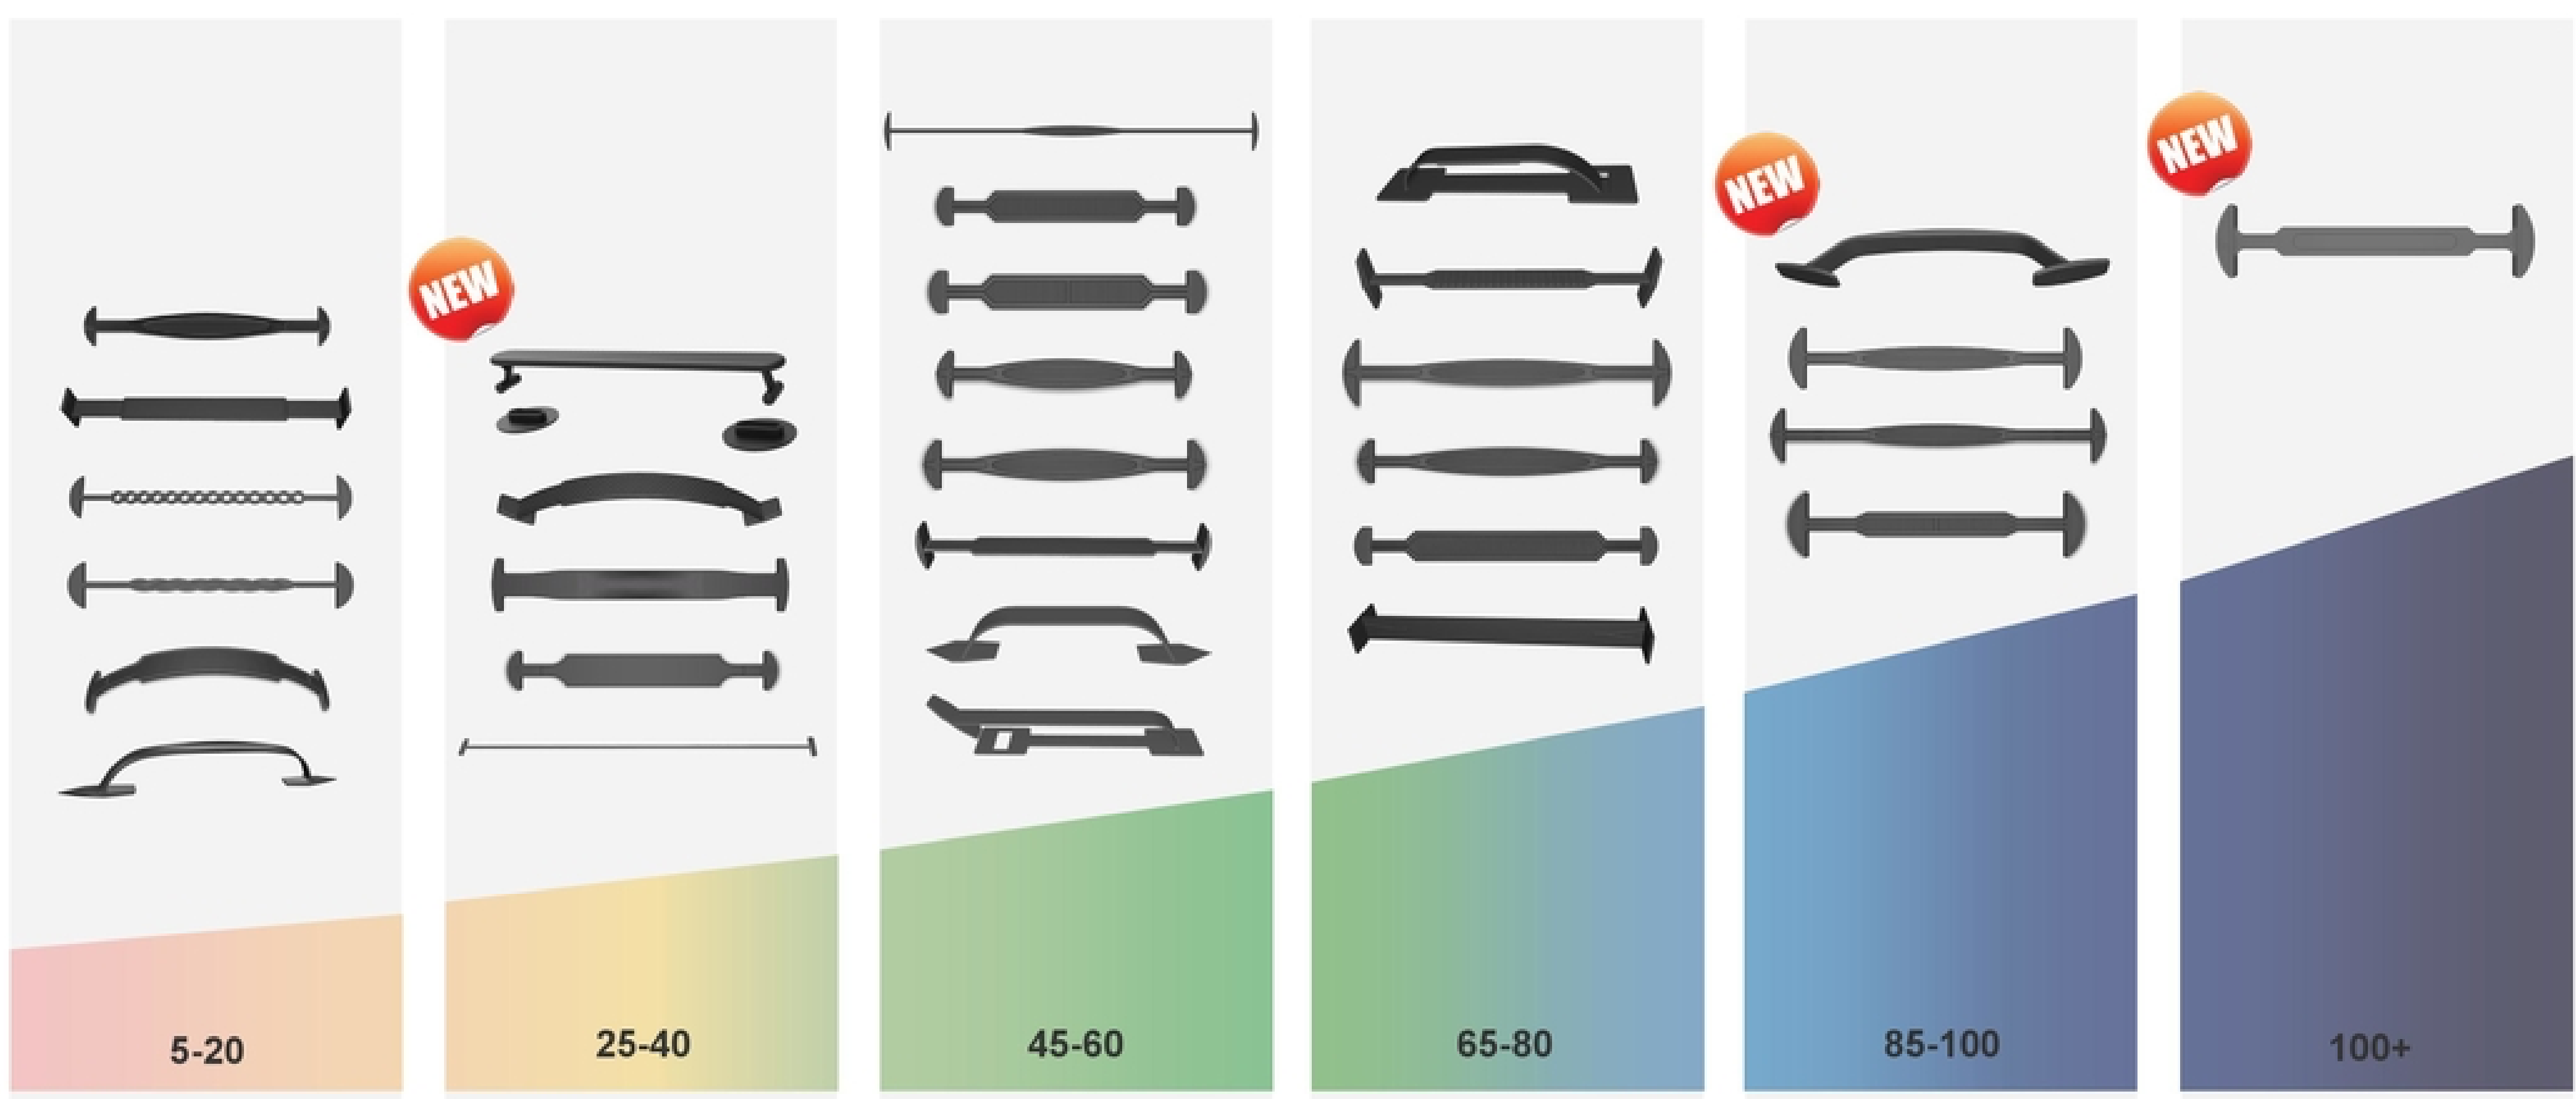

Handles by Carrying Capacity Guide

info@allenfield.co

800-225-0396

256A Orinoco Drive. Brightwaters, NY 11718

Carrying Capacity

Plastic Handles by Carrying Capacity

Updated June, 2019

Checklist before purchasing: