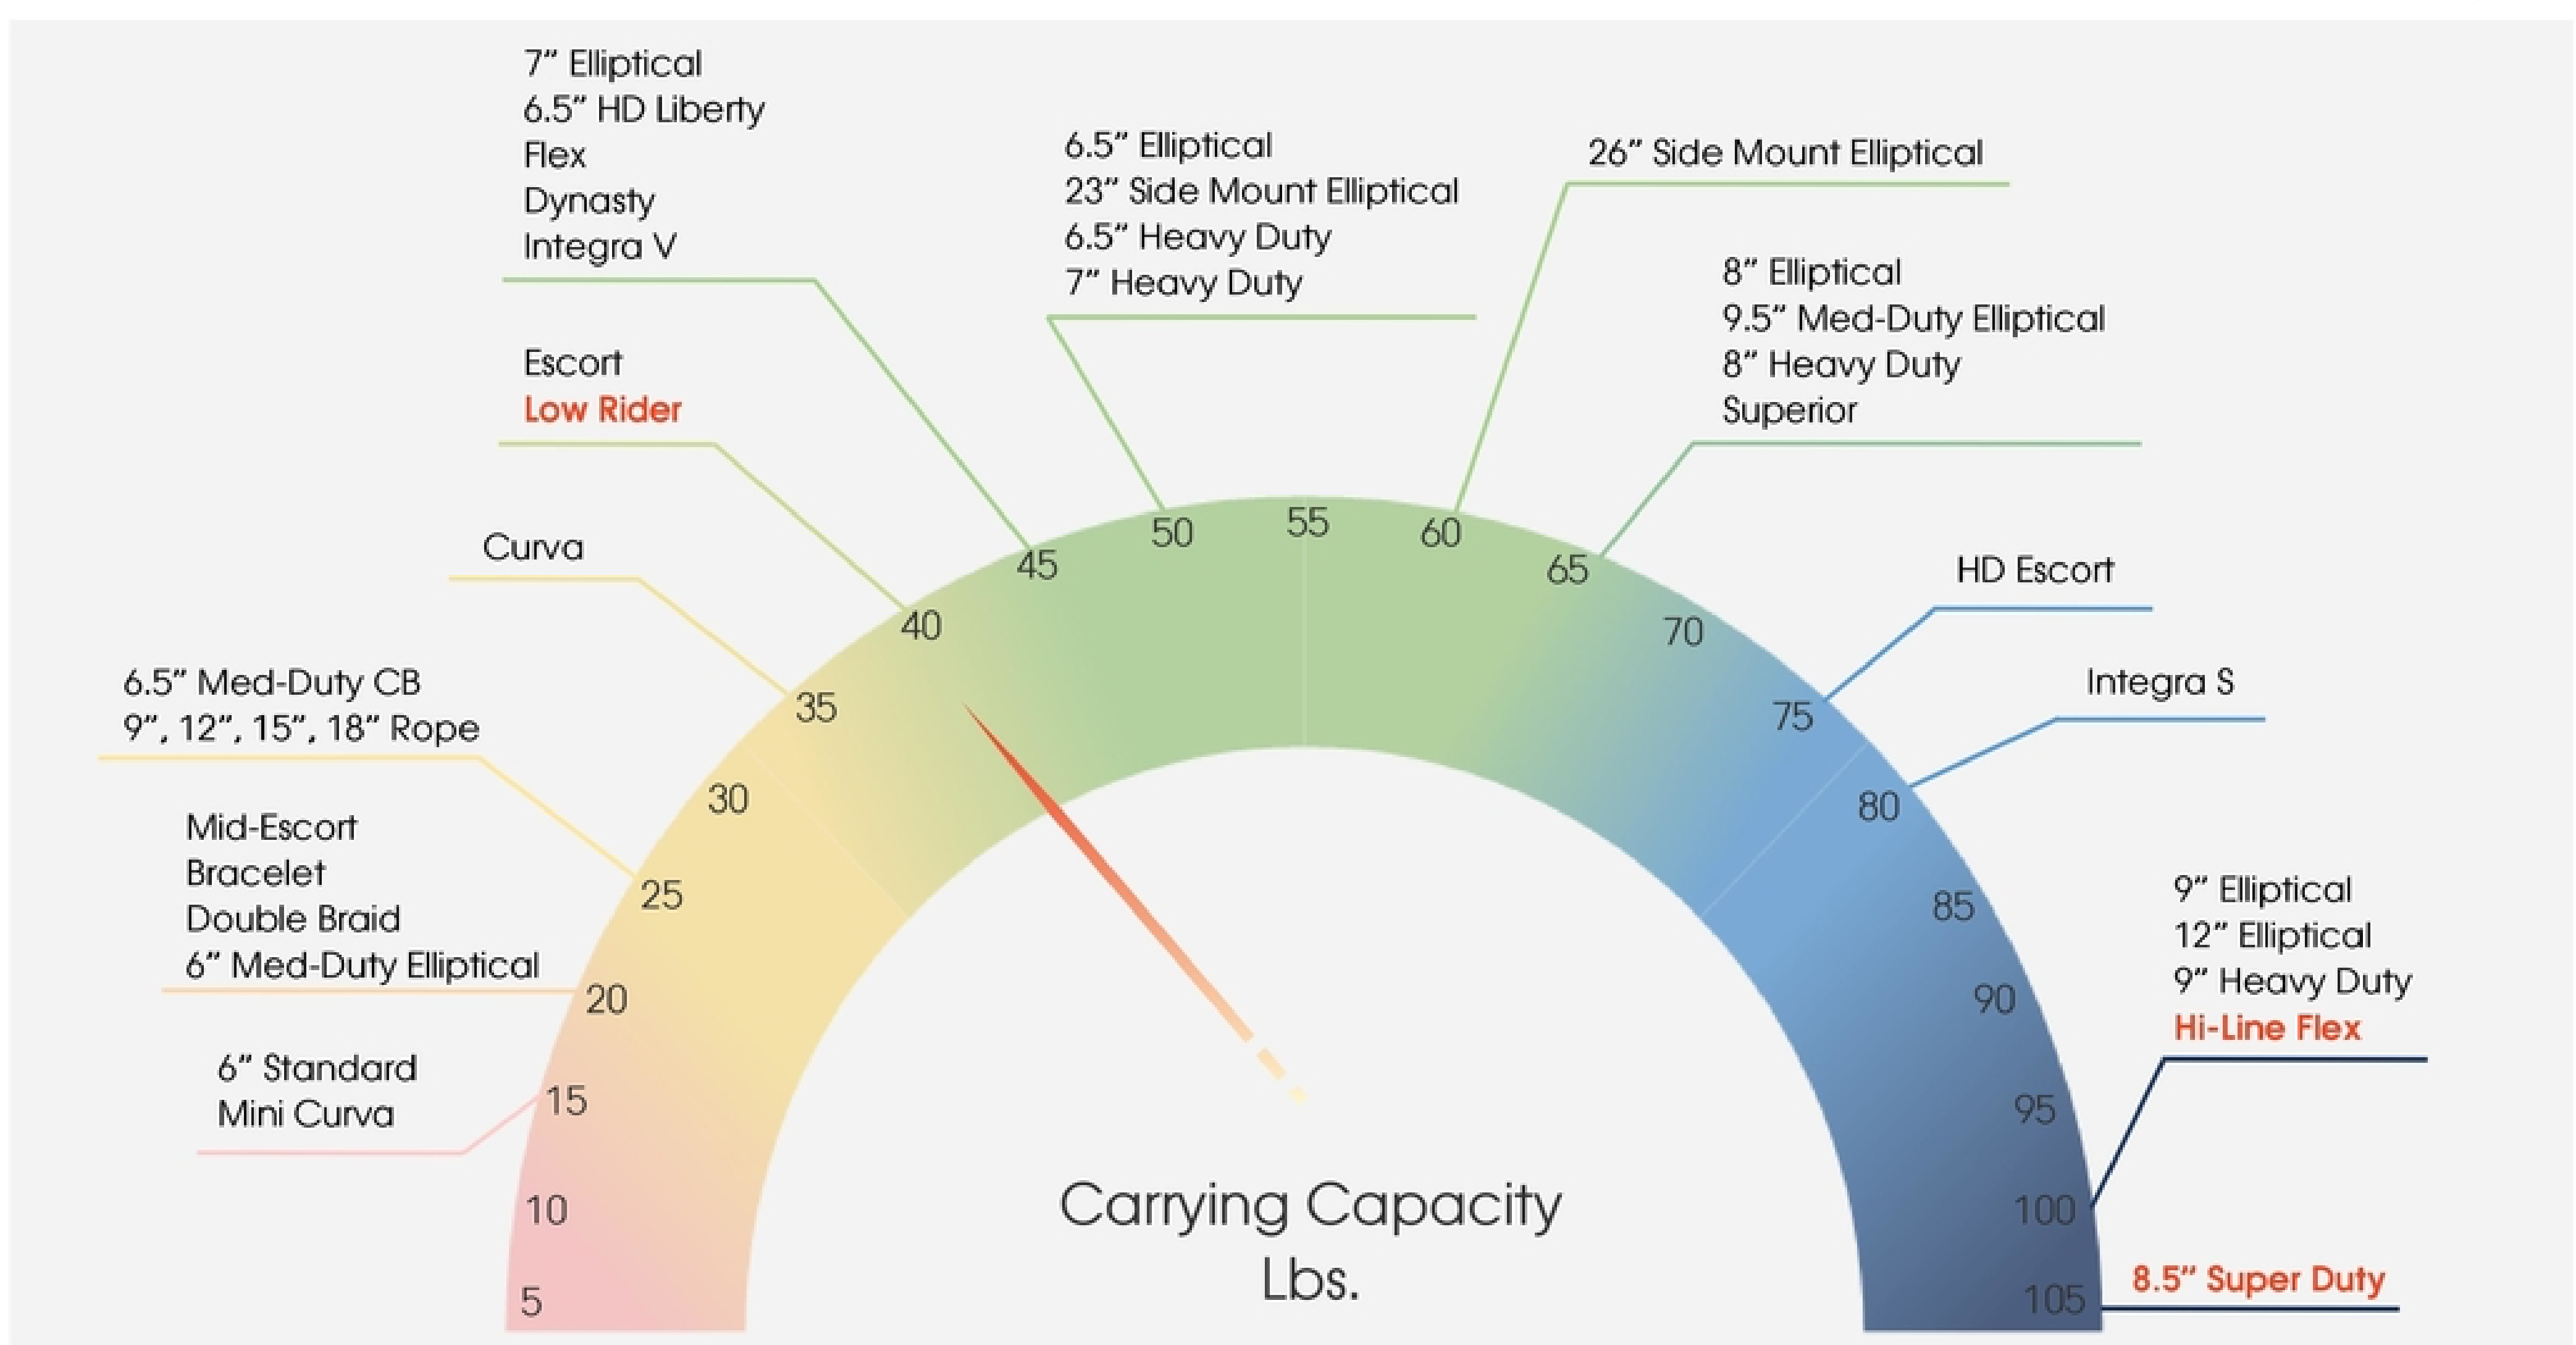

Handles by Carrying Capacity Guide

info@allenfield.co

800-225-0396

256A Orinoco Drive. Brightwaters, NY 11718

Carrying Capacity

Plastic Handles by Carrying Capacity

Updated June, 2019

Checklist before purchasing: