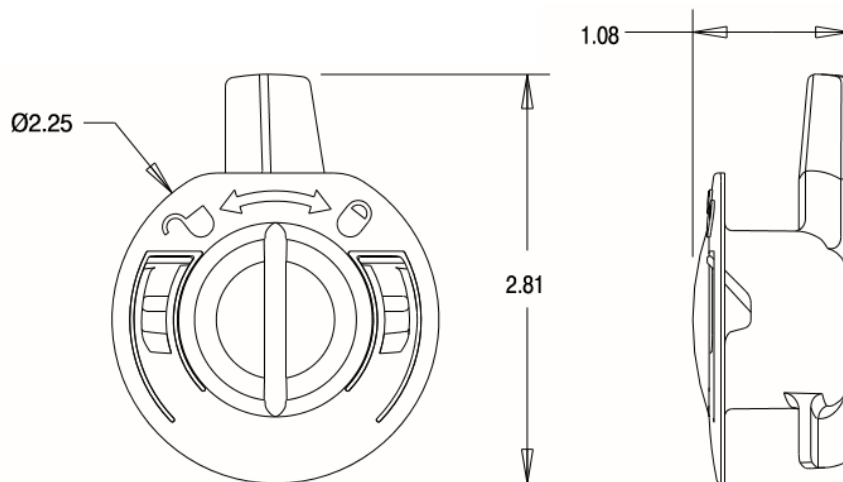

www.allenfield.com
 (800) 535-0810
 info@allenfield.com

Part Number
BC150

Product Images

Product Description	
Item Name	BC150 Economy Rotary Clip
Size	2.25"(W) x 2.81"(H)
Max. Board Thickness	0.53"
Material	PP
Ordering Information	
BC150-05	Translucent
BC150-80	Black
Packaging Information	
Carton Pack/MOQ	1000 pcs.
Carton Weight	20.5 lbs.

Product Dimensions

Die-Cut Dimensions (Type 2)