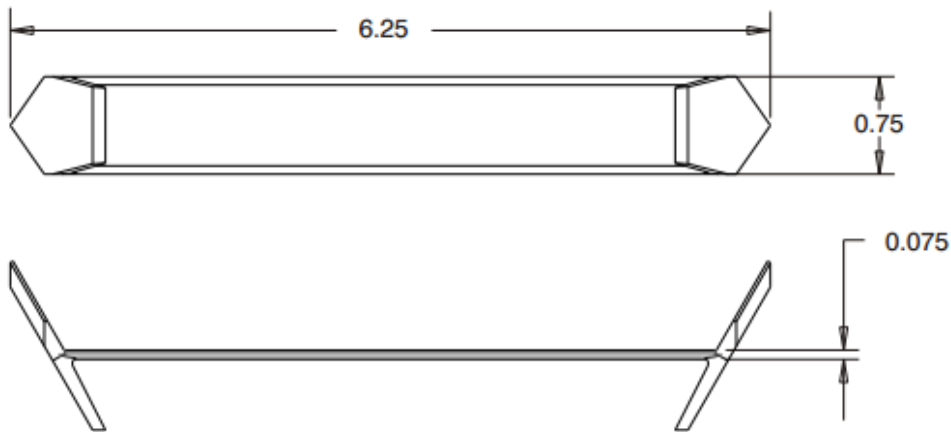

Part Number
35445

**Allen Field Company, Inc.**

256A Orinoco Drive  
Brightwaters NY 11718  
(800) 535-0810  
www.allenfield.com

**Product Image**

**Related Support Plate**

35760

Product Description	
Item Name	Dynasty Handle
Size	6.25" (L) x 0.75" (W)
Carrying Capacity	Up to 45 lbs.
Material	PE
Ordering Information	
354450530	Translucent
354451030	White
354458030	Black
Packaging Information	
Carton Pack/MOQ	2500 pcs/ctn.
Carton Weight	35.2 lbs.

**Product Dimensions**

**Die-Cut "T" Dimensions**