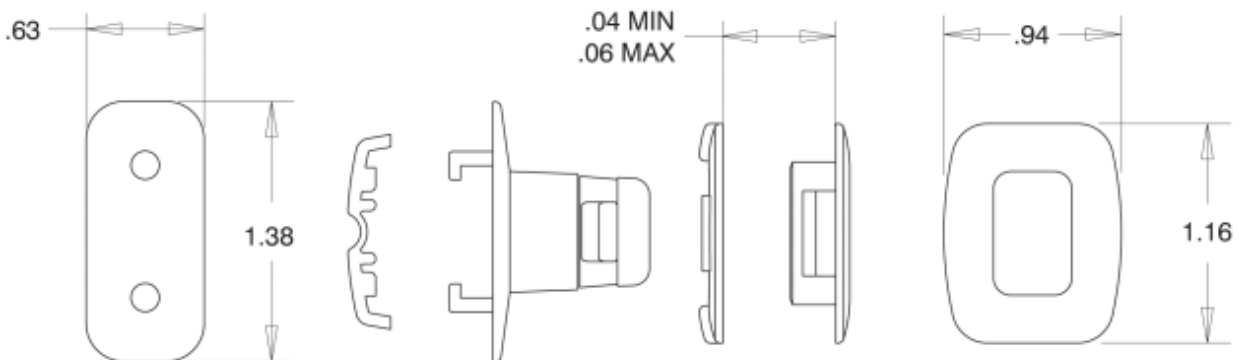

Part Number
GBS-28

Product Image

Product Description	
Item Name	Twist Lock GBS
Size	1.16" (L) x 0.94" (W)
Carton Thickness	0.04"-0.06"
Material	POM
Ordering Information	
GBS-28-10	White
GBS-28-80	Black
Packaging Information	
Carton Pack/MOQ	2500 pcs/ctn.
Carton Weight	27 lbs.

Product Dimensions

Die-Cut Dimensions