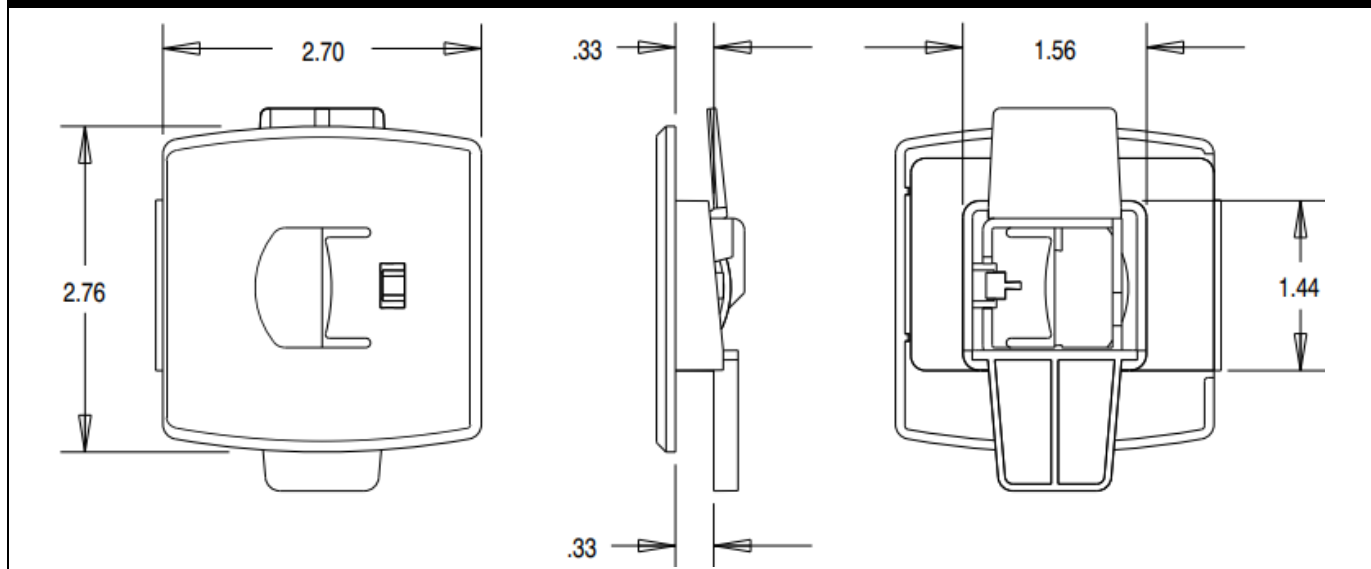

## Product Image

## Related Item

PP400SS

Product Description	
Item Name	HP403 Fixed Paddle Box Connecting Clip
Size	2.70"(W) x 2.76"(H)
Maximum Board Thickness	0.33"
Material	PP
Ordering Information	
HP403	Translucent
Packaging Information	
Carton Pack/MOQ	500 pcs/ctn.
Carton Weight	26 lbs.

## Product Dimensions

## Die-Cut Dimensions (Type 1)