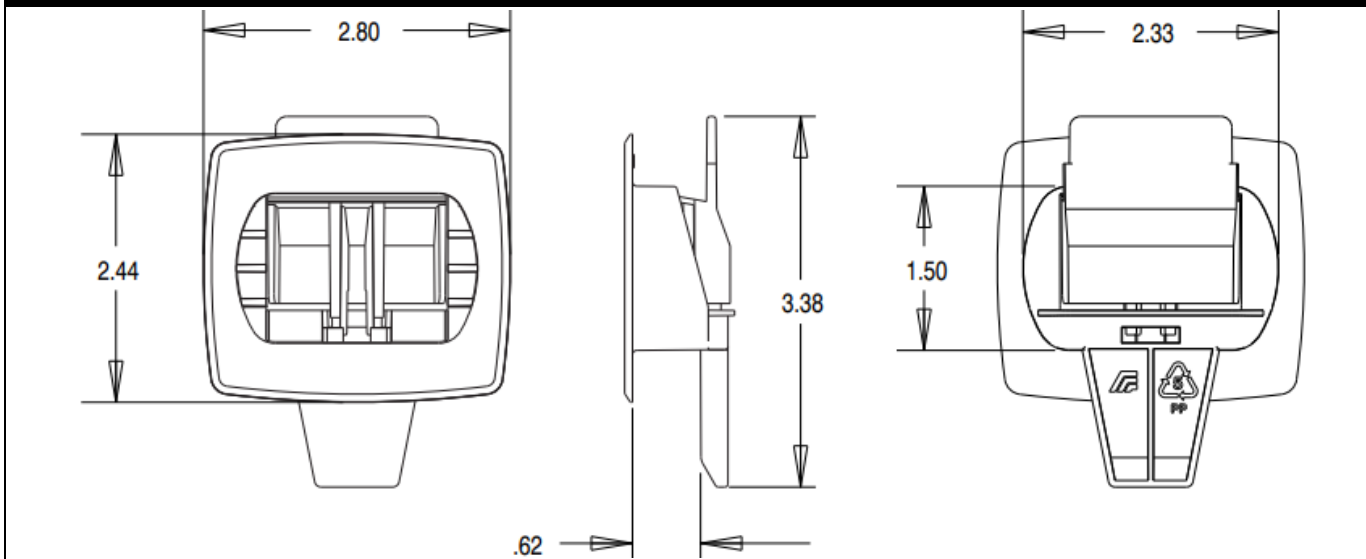

Part Number
HP601S

Allen Field Company, Inc.

256A Orinoco Drive
 Brightwaters NY 11718
 (800) 535-0810
 www.allenfield.com

Product Image

Related Item

HP603

Product Description	
Item Name	Fixed Paddle Connecting Clip
Size	2.80"(W) x 2.44"(H)
Maximum Board Thickness	0.61"
Material	PP
Ordering Information	
HP601S	Translucent
Packaging Information	
Carton Pack/MOQ	600 pcs/ctn.
Carton Weight	22.3 lbs.

Product Dimensions

Die-Cut Dimensions (Type 1)