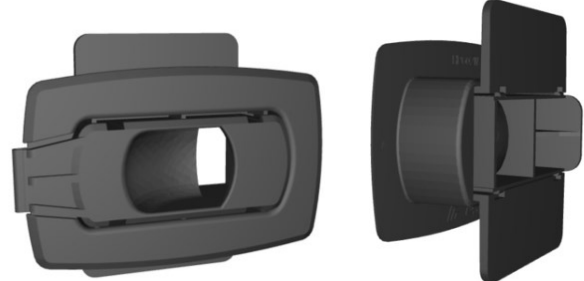

### Related Item

HP603

Product Description	
Item Name	Double Wall Clip
Size	3.00"(W) x 1.90"(H)
Maximum Board Thickness	0.65"
Material	PP
Ordering Information	
HP602W	Translucent
HP602W-80	Black
Packaging Information	
Carton Pack/MOQ	500 pcs/ctn.
Carton Weight	25 lbs.