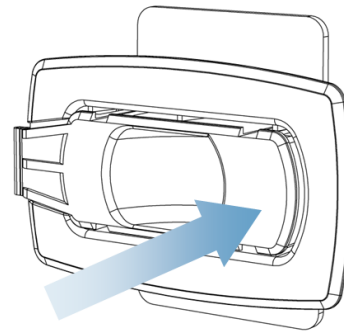

### Product Dimensions

### Die-Cut Dimensions (Type 1)

<b>Part Number</b>
HP602W

**Allen Field Company, Inc.**

1450 Bridgewater Rd.  
Bensalem, PA 19020  
(800) 535-0810  
www.allenfield.com

**Installation Procedure**

1. Rotate the outside door of the connecting clip into the main body.

2. Press the outside door until it rotates all the way in and locks into place.

**Removal**

1. Pull on the tab to release the outside door from the main body of the clip.