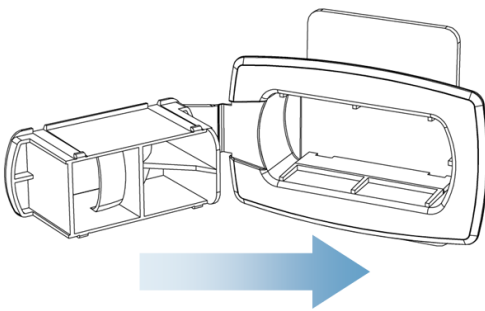

### Product Dimensions

### Die-Cut Dimensions (Type 1)

<b>Part Number</b>
HP602W

**Allen Field Company, Inc.**

1450 Bridgewater Rd.  
Bensalem, PA 19020  
(800) 535-0810  
www.allenfield.com

**Installation Procedure**

1. Rotate the outside door of the connecting clip into the main body.

2. Press the outside door until it rotates all the way in and locks into place.

**Removal**

1. Pull on the tab to release the outside door from the main body of the clip.