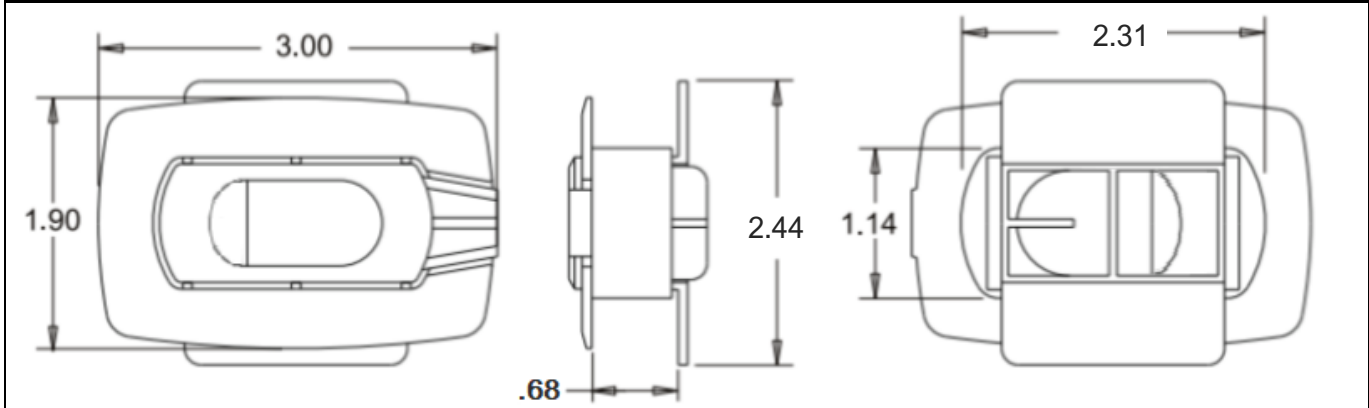

### Product Image

### Related Item

HP603

Product Description	
Item Name	Double Wall Clip
Size	3.00"(W) x 1.90"(H)
Maximum Board Thickness	0.65"
Material	PP
Ordering Information	
HP602W	Translucent
HP602W-80	Black
Packaging Information	
Carton Pack/MOQ	500 pcs/ctn.
Carton Weight	25 lbs.

### Product Dimensions