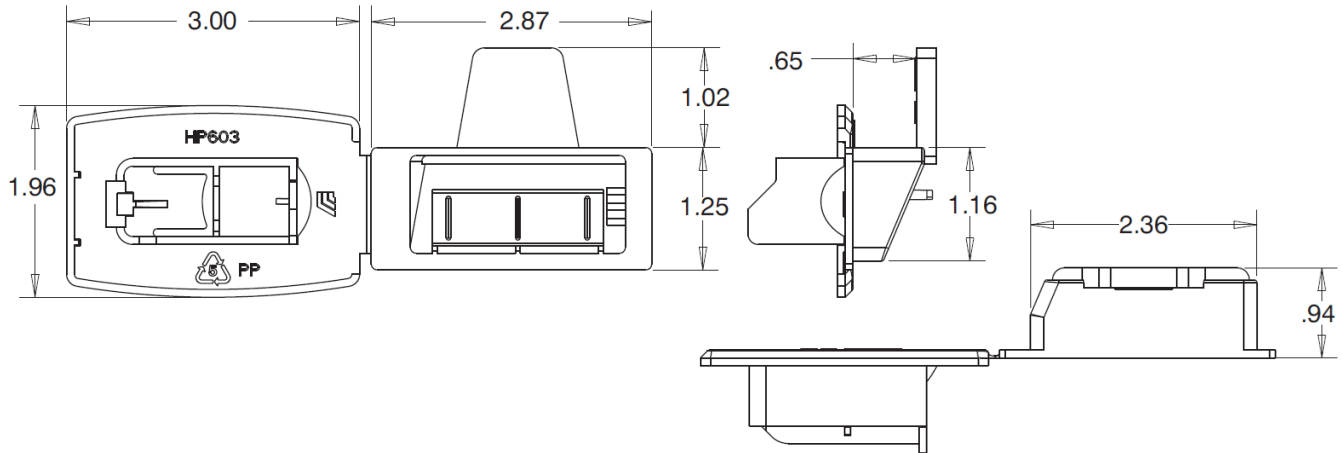

Part Number
HP603

Allen Field Company, Inc.

256A Orinoco Drive
 Brightwaters NY 11718
 (800) 535-0810
 www.allenfield.com

Product Image

Related Item

HP601S

Product Description	
Item Name	Fixed Paddle Connecting Clip
Size	3.00"(W) x 1.96"(H)
Maximum Board Thickness	0.65"
Material	PP
Ordering Information	
HP603	Translucent
HP603-80	Black
HP603.80.A00	Black with Up Arrow
Packaging Information	
Carton Pack/MOQ	400 pcs/ctn.
Carton Weight	23 lbs.

Product Dimensions

Die-Cut Dimensions (Type 1)

Part Number
HP603

Allen Field Company, Inc.

256A Orinoco Drive
Brightwaters NY 11718
(800) 535-0810
www.allenfield.com

Installation Procedure

1. Rotate the outside door of the connecting clip into the main body.

2. Press the outside door until it rotates all the way in and locks into place.

Removal

1. Pull on the tab to release the outside door from the main body of the clip.