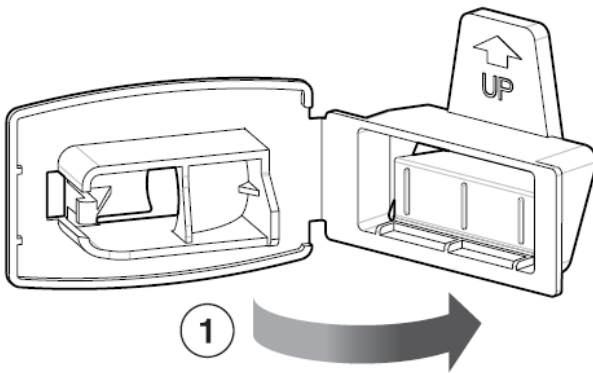

Part Number
HP603

Allen Field Company, Inc.

256A Orinoco Drive
 Brightwaters NY 11718
 (800) 535-0810
 www.allenfield.com

Product Image

Related Item

HP601S

Product Description	
Item Name	Fixed Paddle Connecting Clip
Size	3.00"(W) x 1.96"(H)
Maximum Board Thickness	0.65"
Material	PP
Ordering Information	
HP603	Translucent
HP603-80	Black
HP603.80.A00	Black with Up Arrow
Packaging Information	
Carton Pack/MOQ	400 pcs/ctn.
Carton Weight	23 lbs.

Product Dimensions

Die-Cut Dimensions (Type 1)

Part Number
HP603

Allen Field Company, Inc.

256A Orinoco Drive
Brightwaters NY 11718
(800) 535-0810
www.allenfield.com

Installation Procedure

1. Rotate the outside door of the connecting clip into the main body.

2. Press the outside door until it rotates all the way in and locks into place.

Removal

1. Pull on the tab to release the outside door from the main body of the clip.