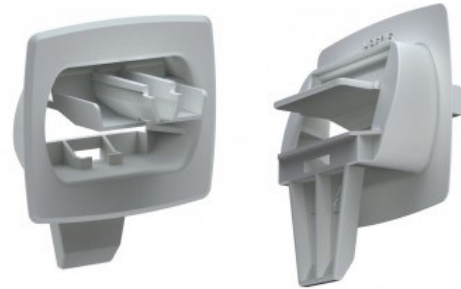

Part Number
HP603

Allen Field Company, Inc.

256A Orinoco Drive
 Brightwaters NY 11718
 (800) 535-0810
 www.allenfield.com

Product Image

Related Item

HP601S

Product Description	
Item Name	Fixed Paddle Connecting Clip
Size	3.00"(W) x 1.96"(H)
Maximum Board Thickness	0.65"
Material	PP
Ordering Information	
HP603	Translucent
HP603-80	Black
HP603.80.A00	Black with Up Arrow
Packaging Information	
Carton Pack/MOQ	400 pcs/ctn.
Carton Weight	23 lbs.

Product Dimensions

Die-Cut Dimensions (Type 1)

Part Number
HP603

Allen Field Company, Inc.

256A Orinoco Drive
Brightwaters NY 11718
(800) 535-0810
www.allenfield.com

Installation Procedure

1. Rotate the outside door of the connecting clip into the main body.

2. Press the outside door until it rotates all the way in and locks into place.

Removal

1. Pull on the tab to release the outside door from the main body of the clip.