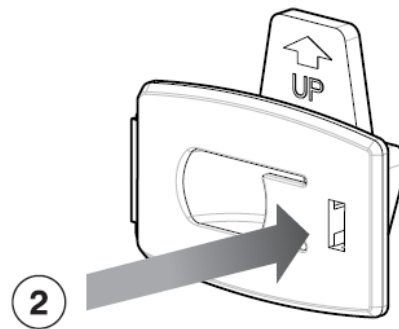

Product Dimensions

Die-Cut Dimensions (Type 1)

Part Number
HP603

Allen Field Company, Inc.

256A Orinoco Drive
Brightwaters NY 11718
(800) 535-0810
www.allenfield.com

Installation Procedure

1. Rotate the outside door of the connecting clip into the main body.

2. Press the outside door until it rotates all the way in and locks into place.

Removal

1. Pull on the tab to release the outside door from the main body of the clip.