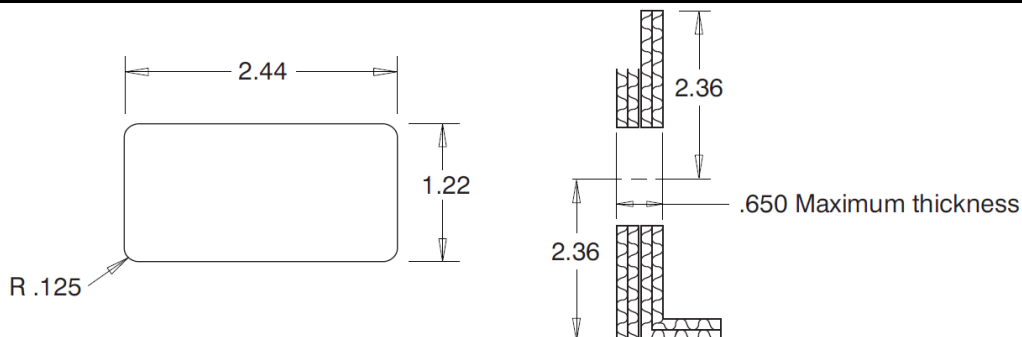

Part Number
HP603

Allen Field Company, Inc.

256A Orinoco Drive
 Brightwaters NY 11718
 (800) 535-0810
 www.allenfield.com

Product Image

Related Item

HP601S

Product Description	
Item Name	Fixed Paddle Connecting Clip
Size	3.00"(W) x 1.96"(H)
Maximum Board Thickness	0.65"
Material	PP
Ordering Information	
HP603	Translucent
HP603-80	Black
HP603.80.A00	Black with Up Arrow
Packaging Information	
Carton Pack/MOQ	400 pcs/ctn.
Carton Weight	23 lbs.

Product Dimensions

Die-Cut Dimensions (Type 1)

Part Number
HP603

Allen Field Company, Inc.

256A Orinoco Drive
Brightwaters NY 11718
(800) 535-0810
www.allenfield.com

Installation Procedure

1. Rotate the outside door of the connecting clip into the main body.