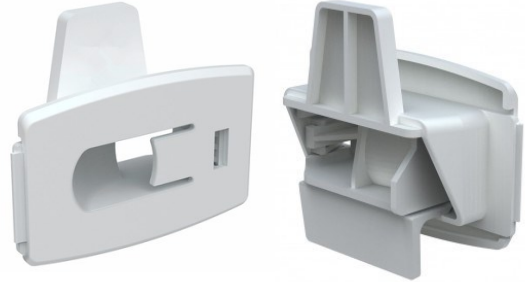

Part Number
HP603

Allen Field Company, Inc.

256A Orinoco Drive
 Brightwaters NY 11718
 (800) 535-0810
 www.allenfield.com

Product Image

Related Item

HP601S

Product Description	
Item Name	Fixed Paddle Connecting Clip
Size	3.00"(W) x 1.96"(H)
Maximum Board Thickness	0.65"
Material	PP
Ordering Information	
HP603	Translucent
HP603-80	Black
HP603.80.A00	Black with Up Arrow
Packaging Information	
Carton Pack/MOQ	400 pcs/ctn.
Carton Weight	23 lbs.

Product Dimensions

Die-Cut Dimensions (Type 1)

Part Number
HP603

Allen Field Company, Inc.

256A Orinoco Drive
Brightwaters NY 11718
(800) 535-0810
www.allenfield.com

Installation Procedure

1. Rotate the outside door of the connecting clip into the main body.

2. Press the outside door until it rotates all the way in and locks into place.

Removal

1. Pull on the tab to release the outside door from the main body of the clip.