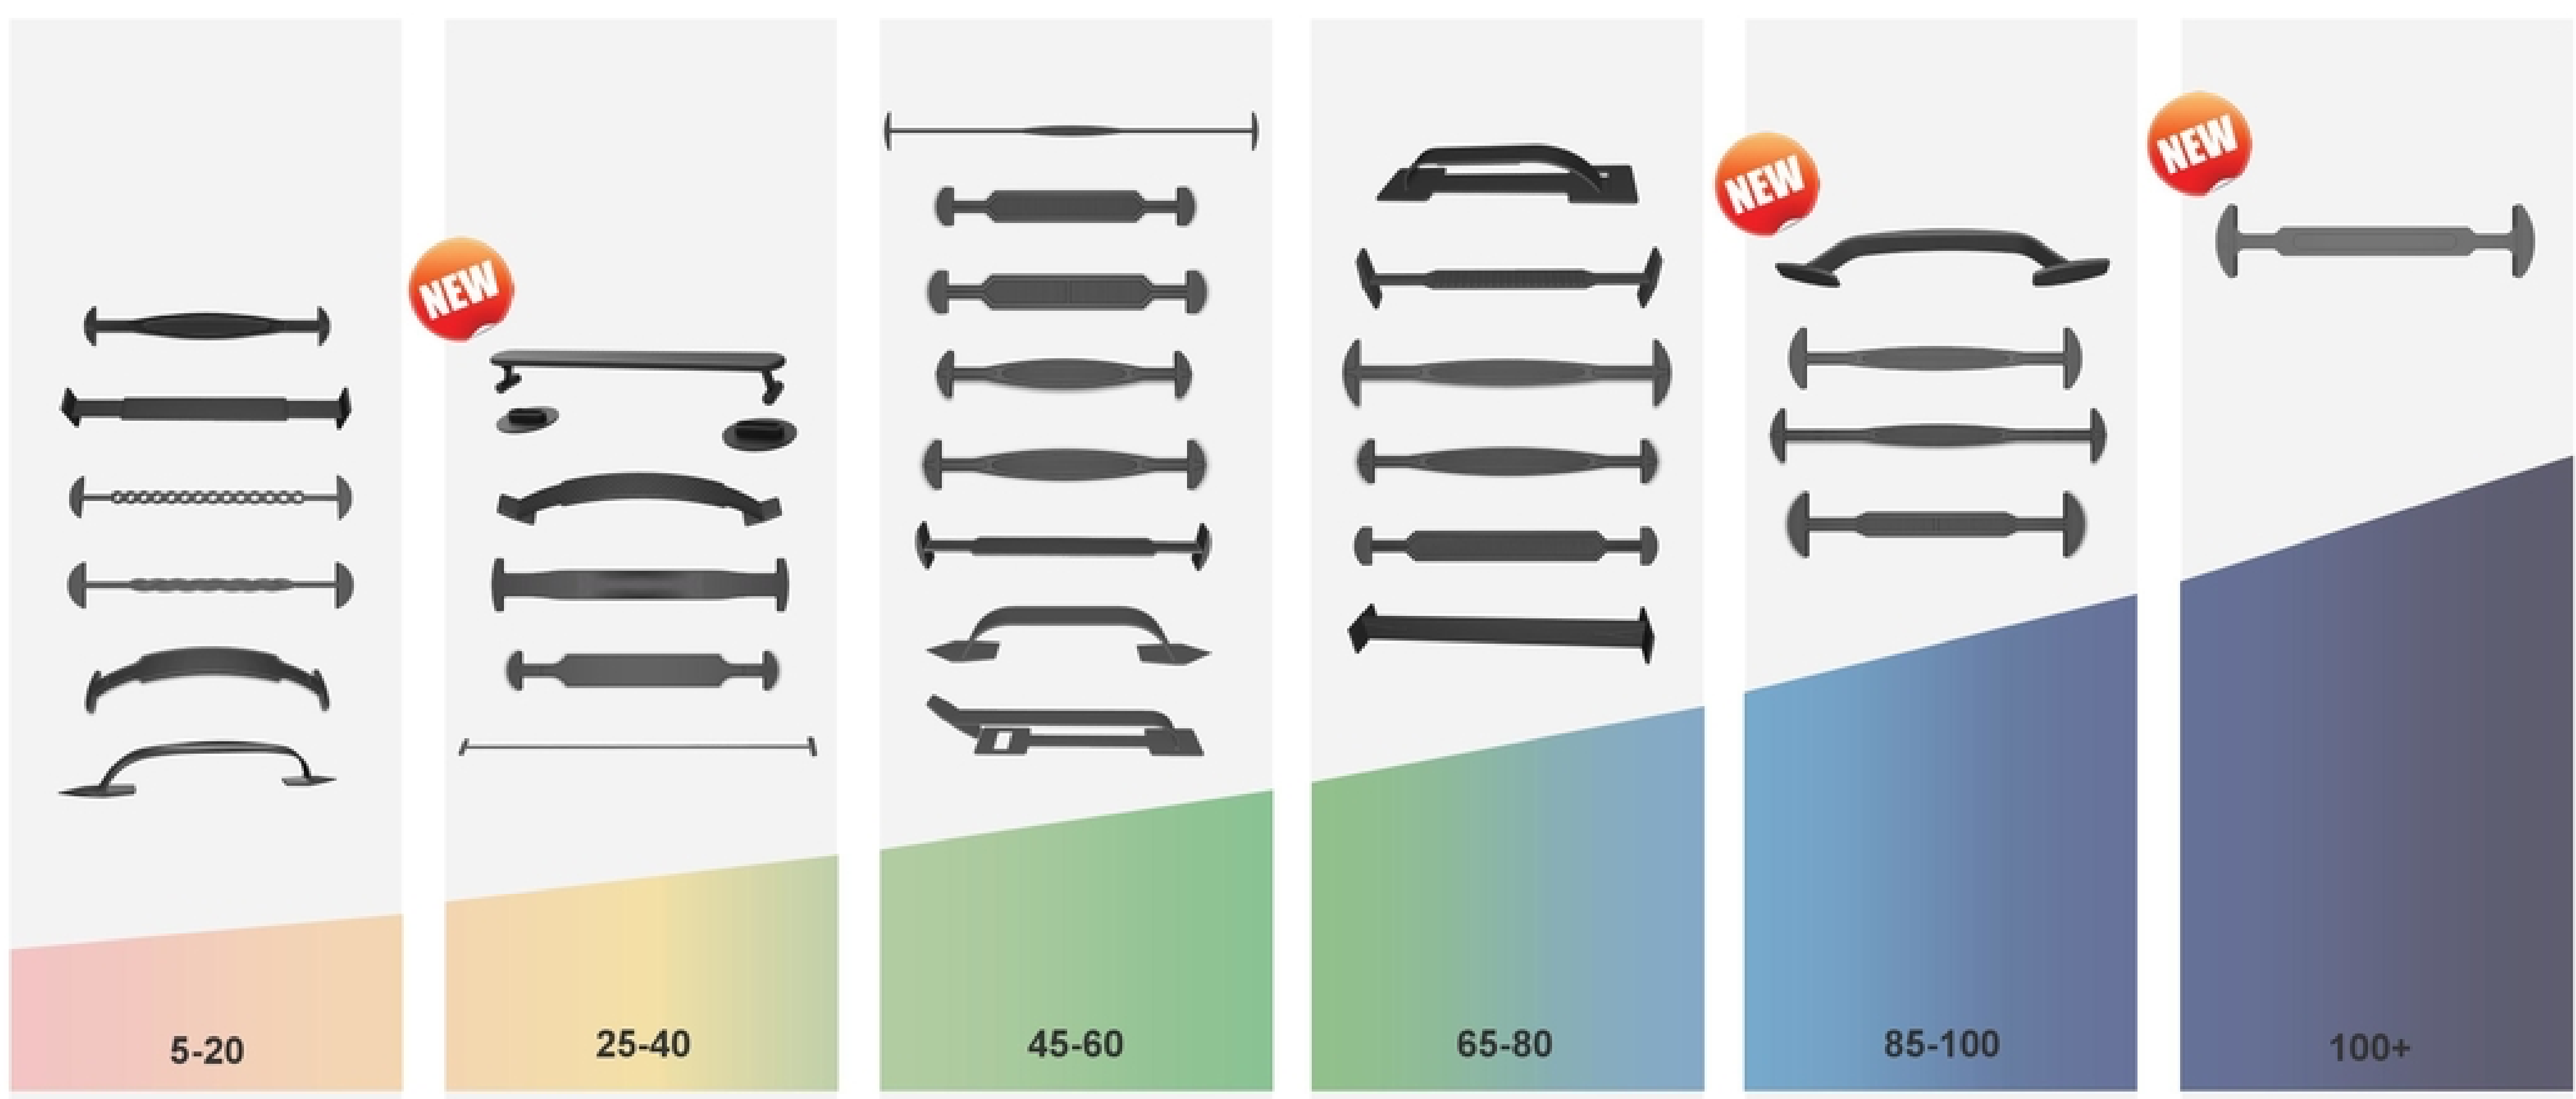

Handles by Carrying Capacity Guide

info@allenfield.com

800-225-0396

256A Orinoco Drive. Brightwaters, NY 11718

Carrying Capacity

Plastic Handles by Carrying Capacity

Updated June, 2019

Checklist before purchasing: