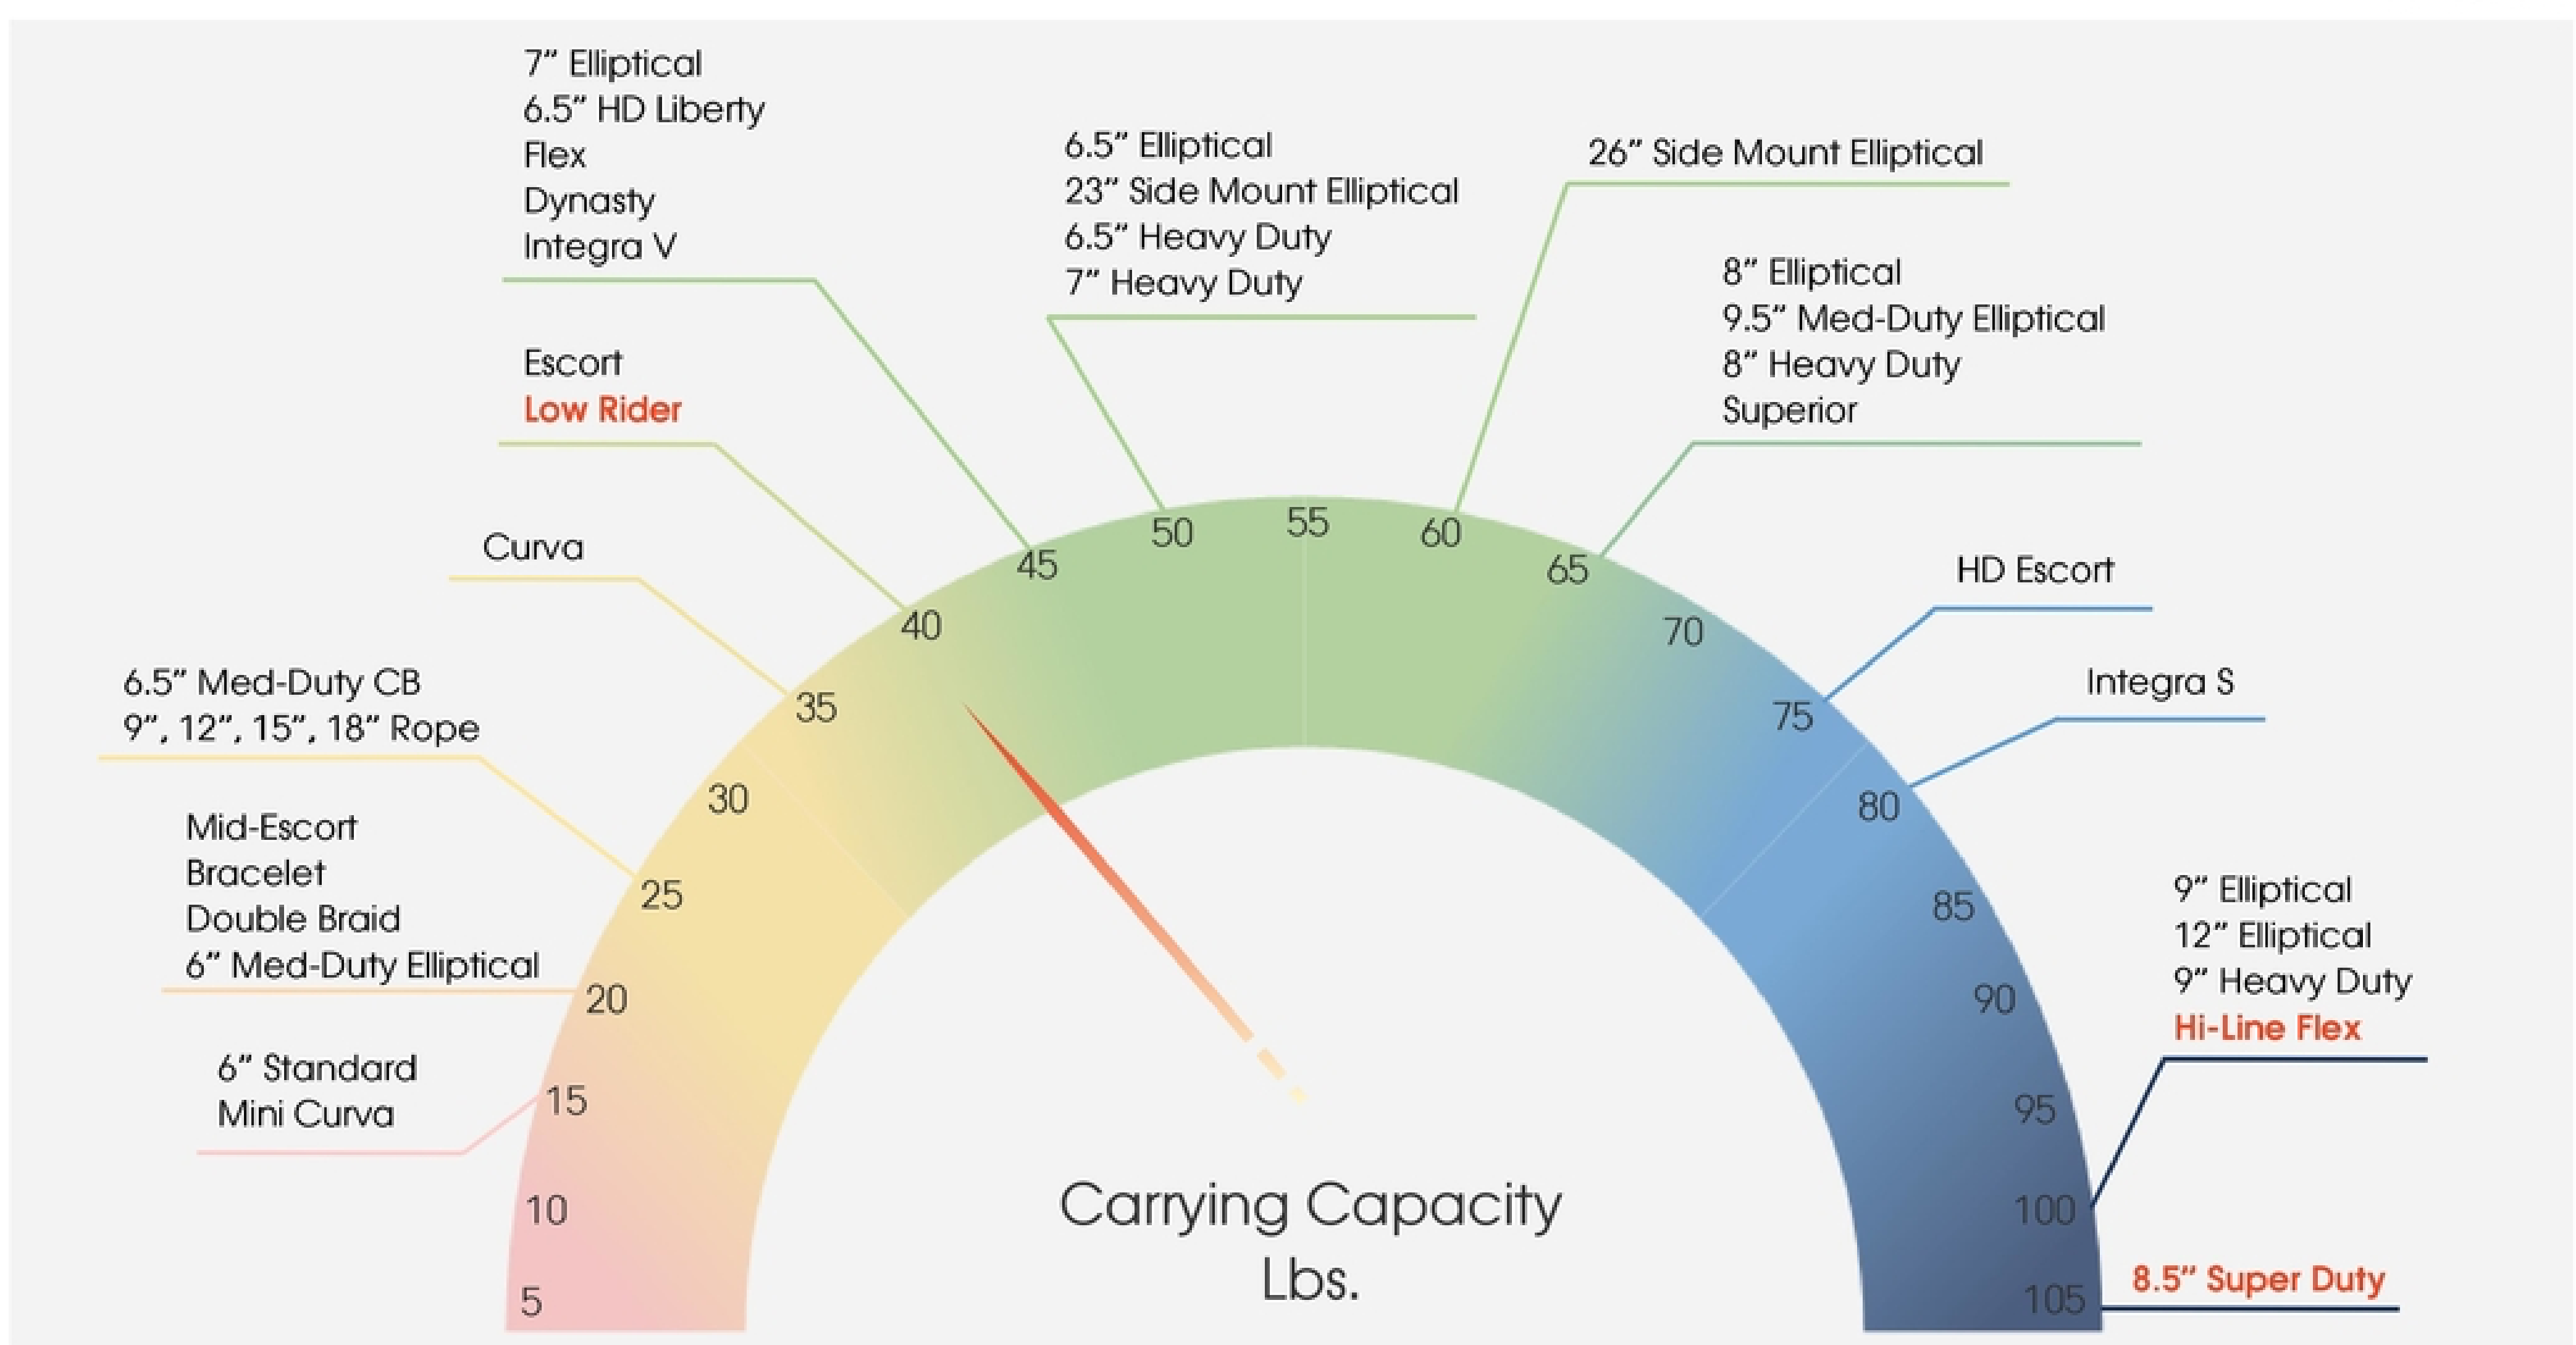

Handles by Carrying Capacity Guide

info@allenfield.com

800-225-0396

256A Orinoco Drive. Brightwaters, NY 11718

Carrying Capacity

Plastic Handles by Carrying Capacity

Updated June, 2019

Checklist before purchasing: