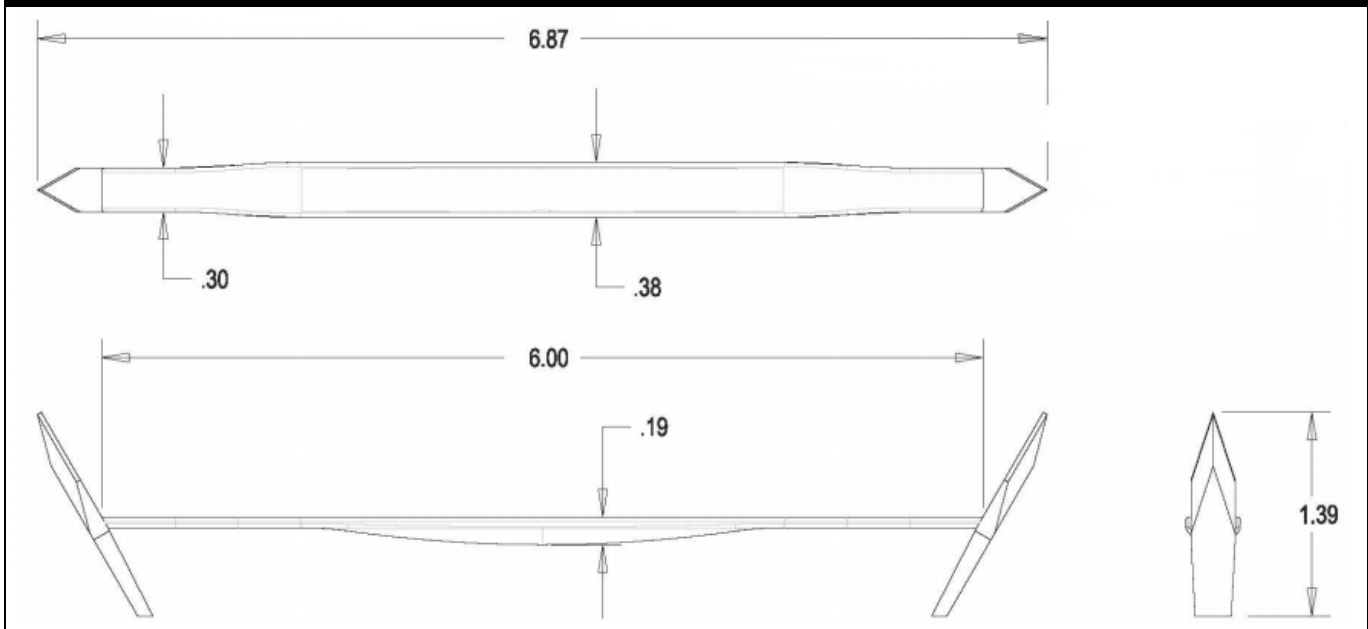

Part Number
35675

Allen Field Company, Inc.

256A Orinoco Drive
 Brightwaters NY 11718
 (800) 535-0810
 www.allenfield.com

Product Image

Related Item

35440

Product Description	
Item Name	Mini Curva Handle
Size	6.87"(L) x 0.38"(W)
Carrying Capacity	Up to 15 lbs.
Material	PP
Ordering Information	
356751040	White
356758040	Black
Packaging Information	
Carton Pack/MOQ	4000 pcs/ctn.
Carton Weight	36 lbs.

Product Dimensions

Die-Cut "U" Dimensions