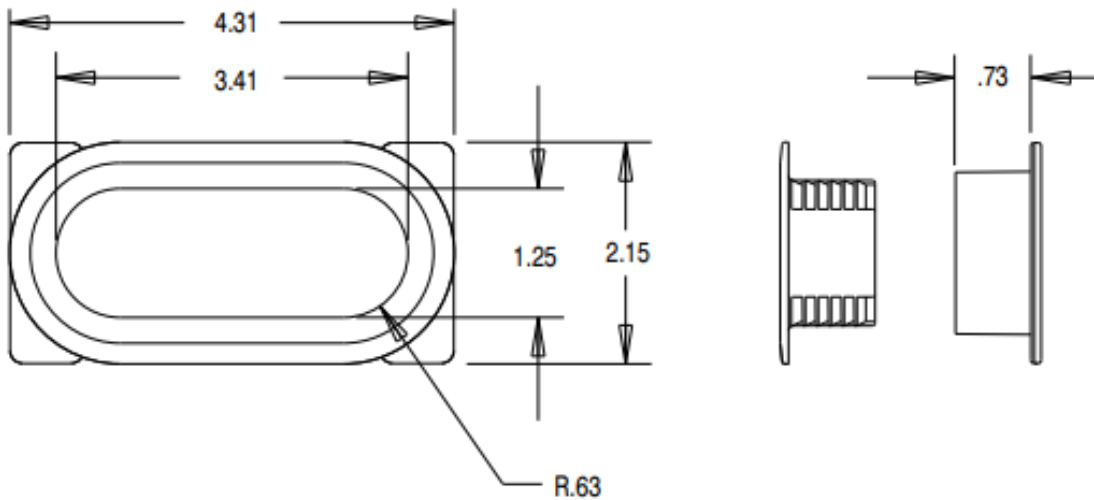

Part Number
PP700

Allen Field Company, Inc.

256A Orinoco Drive
Brightwaters NY 11718
(800) 535-0810
www.allenfield.com

Product Image

Related Product

PP606

Product Description	
Item Name	Adjustable Open Hand Hole
Size	4.31" (W) x 2.15"(H)
Board Thickness	.75"-1.25" Adjustable
Material	PP
Ordering Information	
PP700-10	White
PP700-80	Black
Packaging Information	
Carton Pack/MOQ	400 sets/ctn. (800 pcs.)
Carton Weight	24 lbs.

Product Dimensions

Die-Cut Dimensions (Type 3)