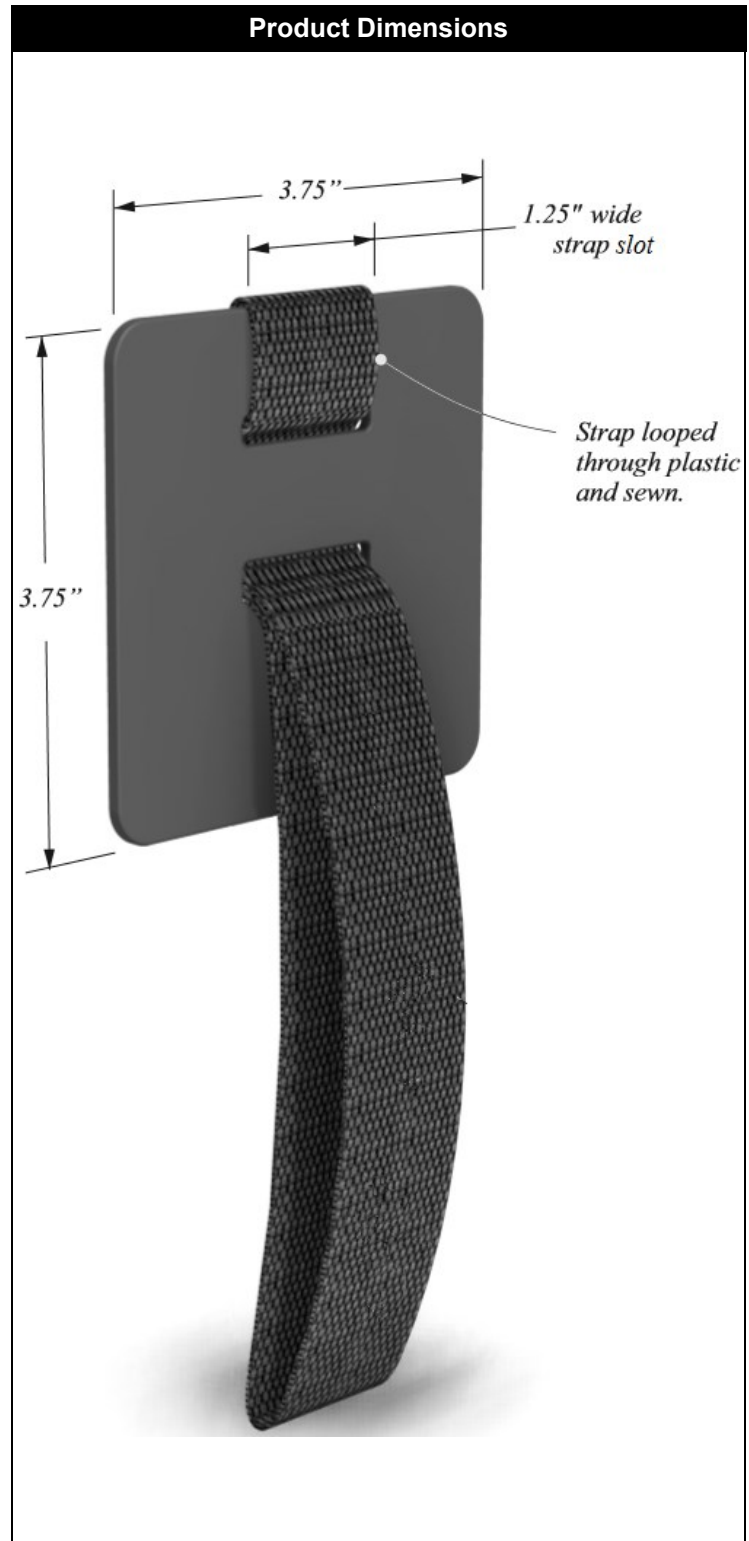

Part Number
35885

Product Description	
Item Name	Side Mount Strap Handle
Carrying Capacity	165 lbs.
Material	PP
Ordering Information	
358858040	Black
Packaging Information	
Carton Pack/MOQ	500 pcs/ctn.
Carton Weight	33 lbs.

Product Image

Related Item

E572