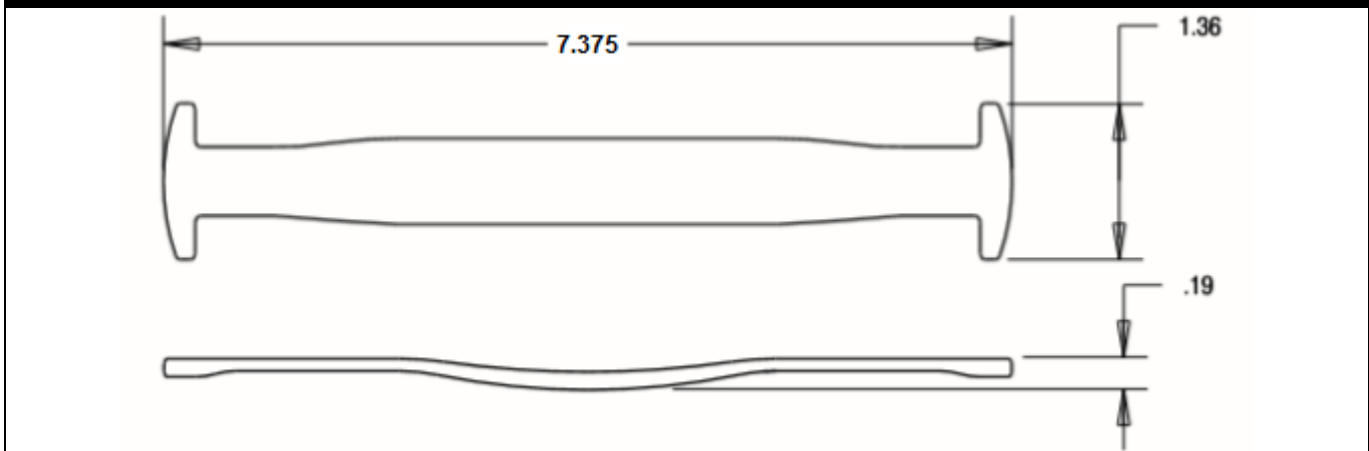

Part Number
35607

[www.allenfield.com](http://www.allenfield.com)  
 (800) 535-0810  
[info@allenfield.com](mailto:info@allenfield.com)

Product Description	
Item Name	7.4" Curva Handle
Size	7.375" (L) x 1.36" (W)
Carrying Capacity	Up to 35 lbs.
Material	PE
Ordering Information	
356071030	White
356078030	Black
Packaging Information	
Carton Pack/MOQ	1500 pcs/ctn.
Carton Weight	29 lbs.

### Product Image

### Product Dimensions

### Die-Cut "V" Dimensions