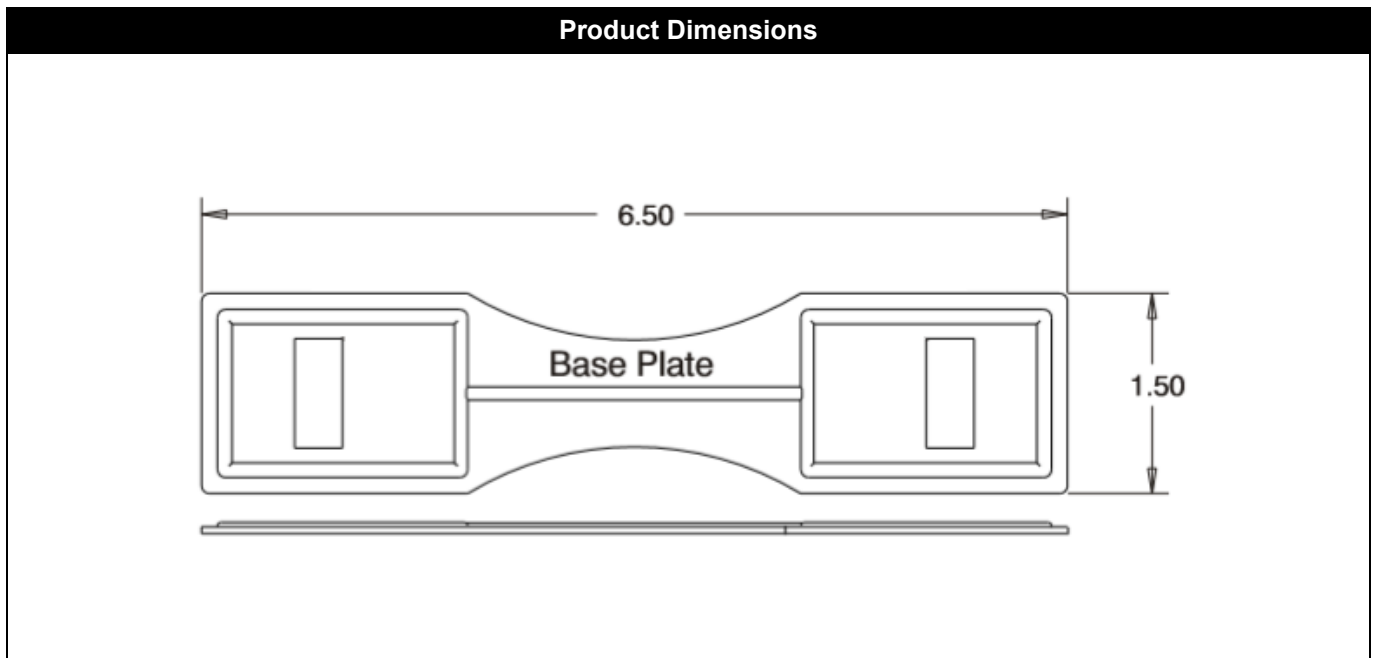

Part Number
35790

Allen Field Company, Inc.

256A Orinoco Drive
Brightwaters NY 11718
(800) 535-0810
www.allenfield.com

Product Image

Related Items

35450

Product Description	
Item Name	Superior Handle Support Plate
Size	6.50”(L) x 1.50”(W)
Thickness	0.06”
Material	PE
Ordering Information	
357900540	Translucent
357908040	Black
Packaging Information	
Carton Pack/MOQ	1500 pcs/ctn.
Carton Weight	20.3 lbs.

* Item is designed for use with the Superior Handle only.

Part Tolerance — +/- .03 inches (.75mm)

Dimensions are in inches