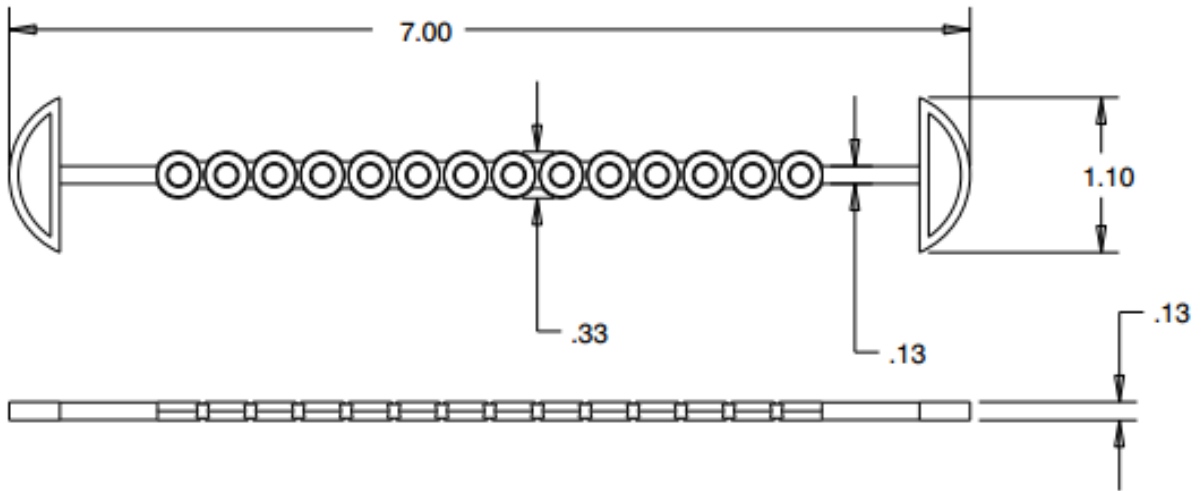

Part Number
35040

Allen Field Company, Inc.

256A Orinoco Drive
Brightwaters NY 11718
(800) 535-0810
www.allenfield.com

Product Image

Related Item

35170

Product Description	
Item Name	Bracelet Handle
Size	7.00" (L) x 1.10"(W)
Carrying Capacity	Up to 20 lbs.
Material	PE
Ordering Information	
350401030	White
350408030	Black
Packaging Information	
Carton Pack/MOQ	5000 pcs/ctn.
Carton Weight	38 lbs.

Product Dimensions

Die-Cut "H" Dimensions