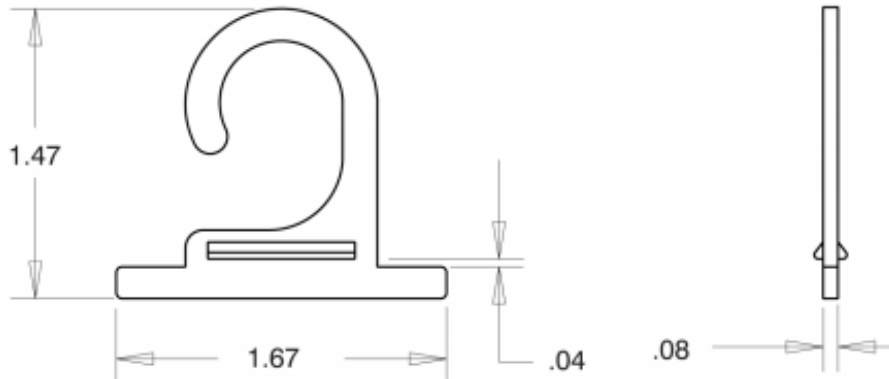

Part Number
30717

Product Description	
Item Name	Insert Hook
Size	1.67”(W) x 1.47”(H)
Material	PP
Ordering Information	
307170540	Translucent
307170540B1000	Translucent, Prepacked 1000pcs./bag
Packaging Information	
Carton Pack/MOQ	10000 pcs/ctn.
Carton Weight	25 lbs.

Product Image

Related Item

30718

Product Dimensions

Die-cut Dimensions