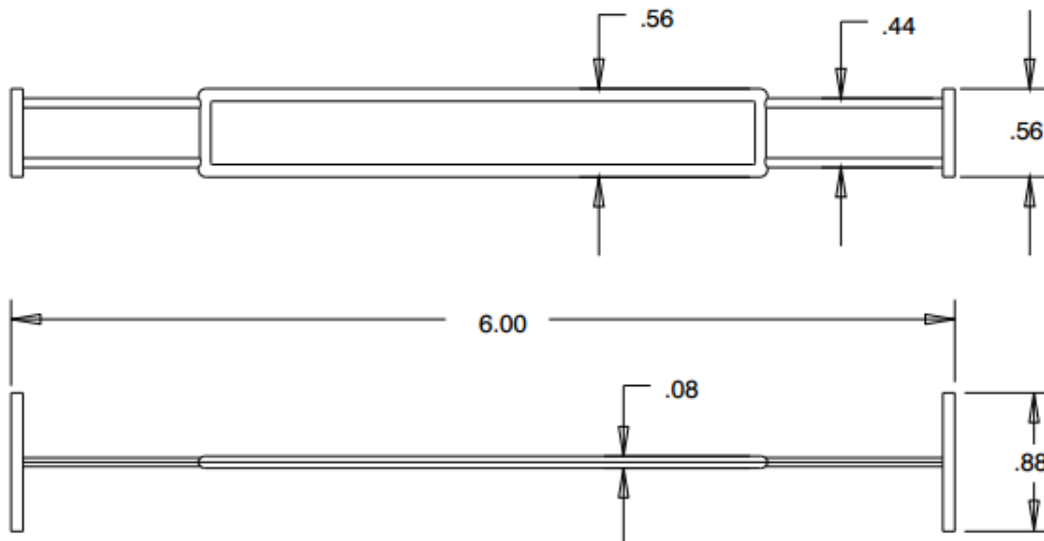

Part Number
35440

Allen Field Company, Inc.

256A Orinoco Drive
 Brightwaters NY 11718
 (800) 535-0810
 www.allenfield.com

Product Image

Related Item

35760

35675

Product Description	
Item Name	Mid-Escort Handle
Size	6.00"(L) x 0.56"(W)
Carrying Capacity	Up to 20 lbs.
Material	PE
Ordering Information	
354401030	White
354408030	Black
Packaging Information	
Carton Pack/MOQ	2500 pcs/ctn.
Carton Weight	25 lbs.

Product Dimensions

Die-Cut "F" Dimensions