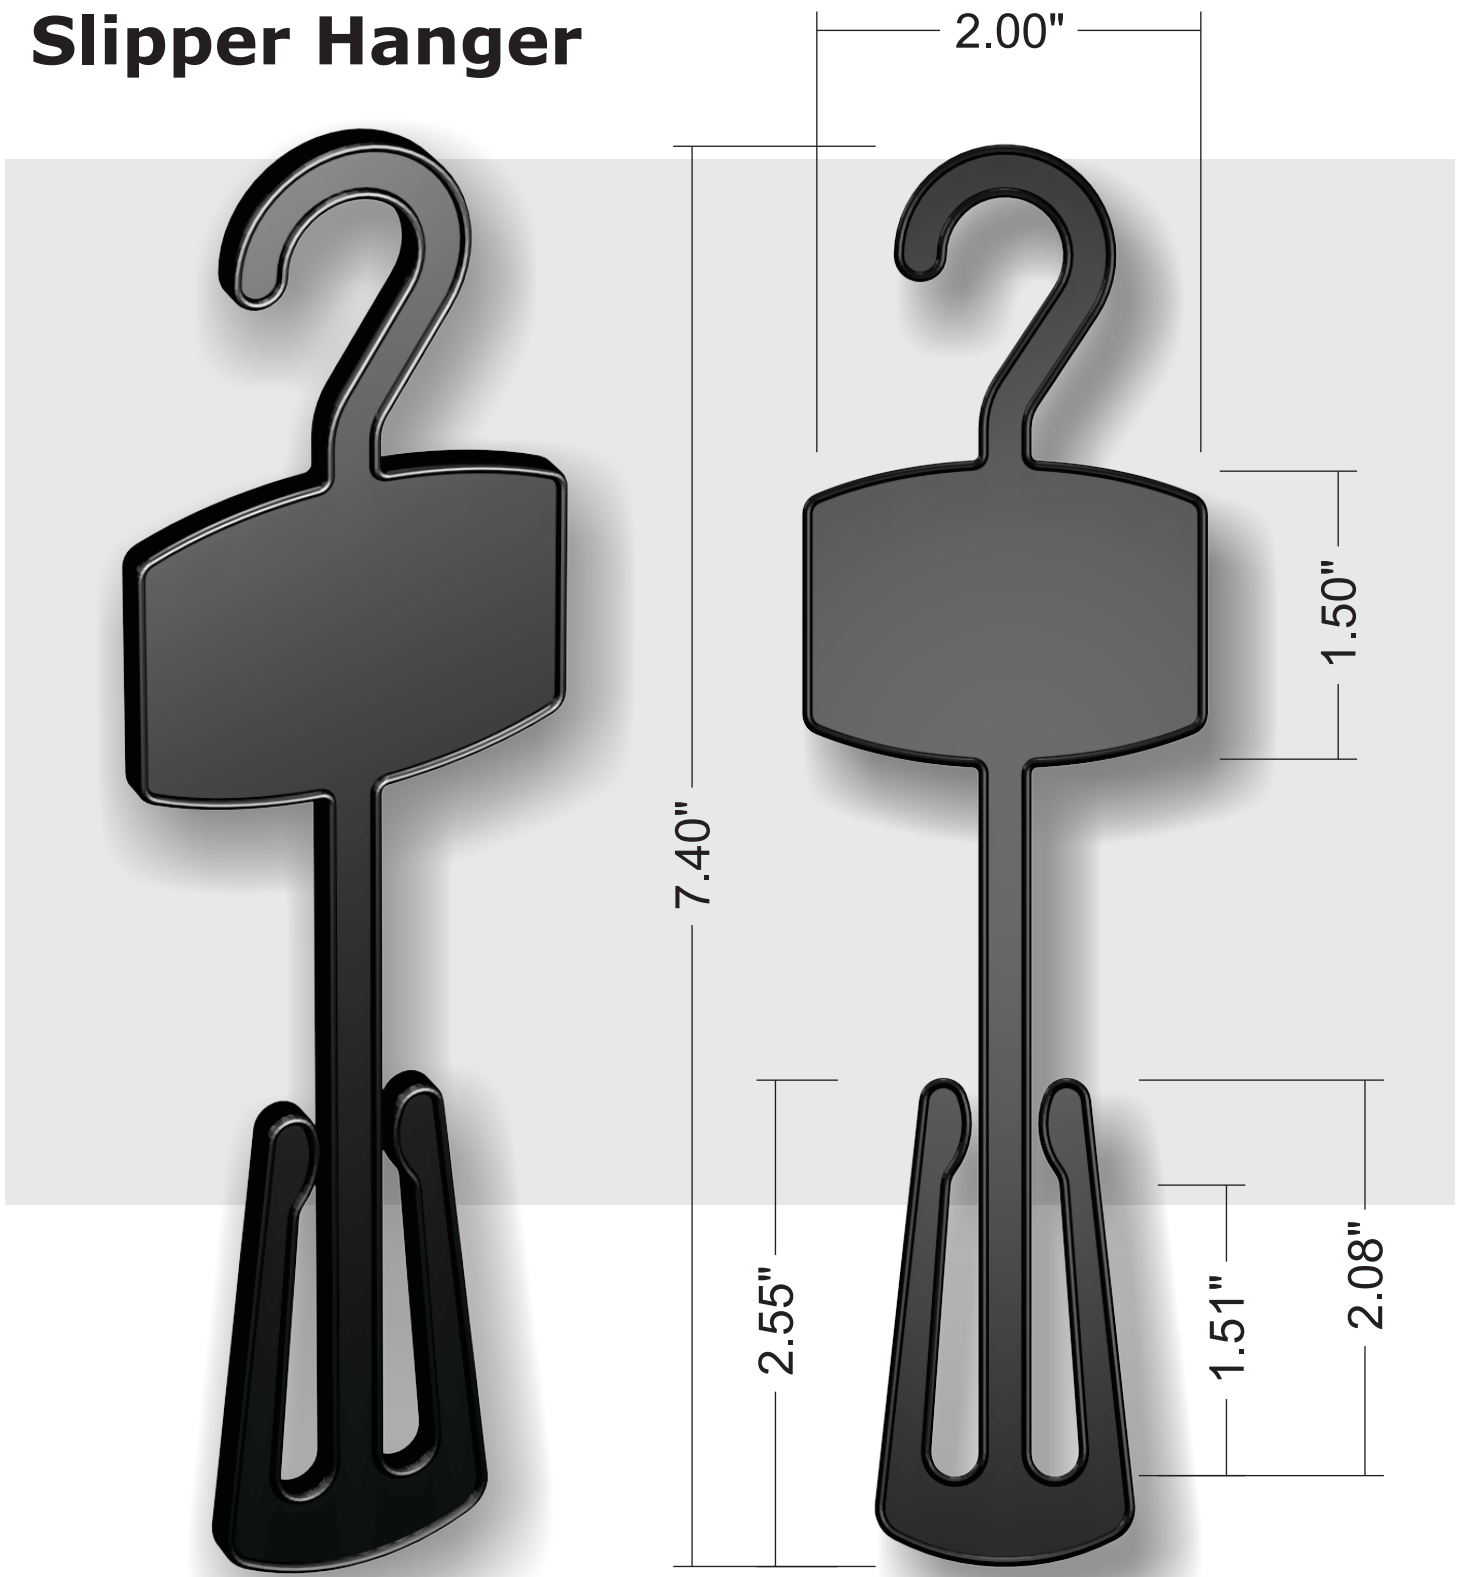

Slipper Hanger

front view
scale 1:1