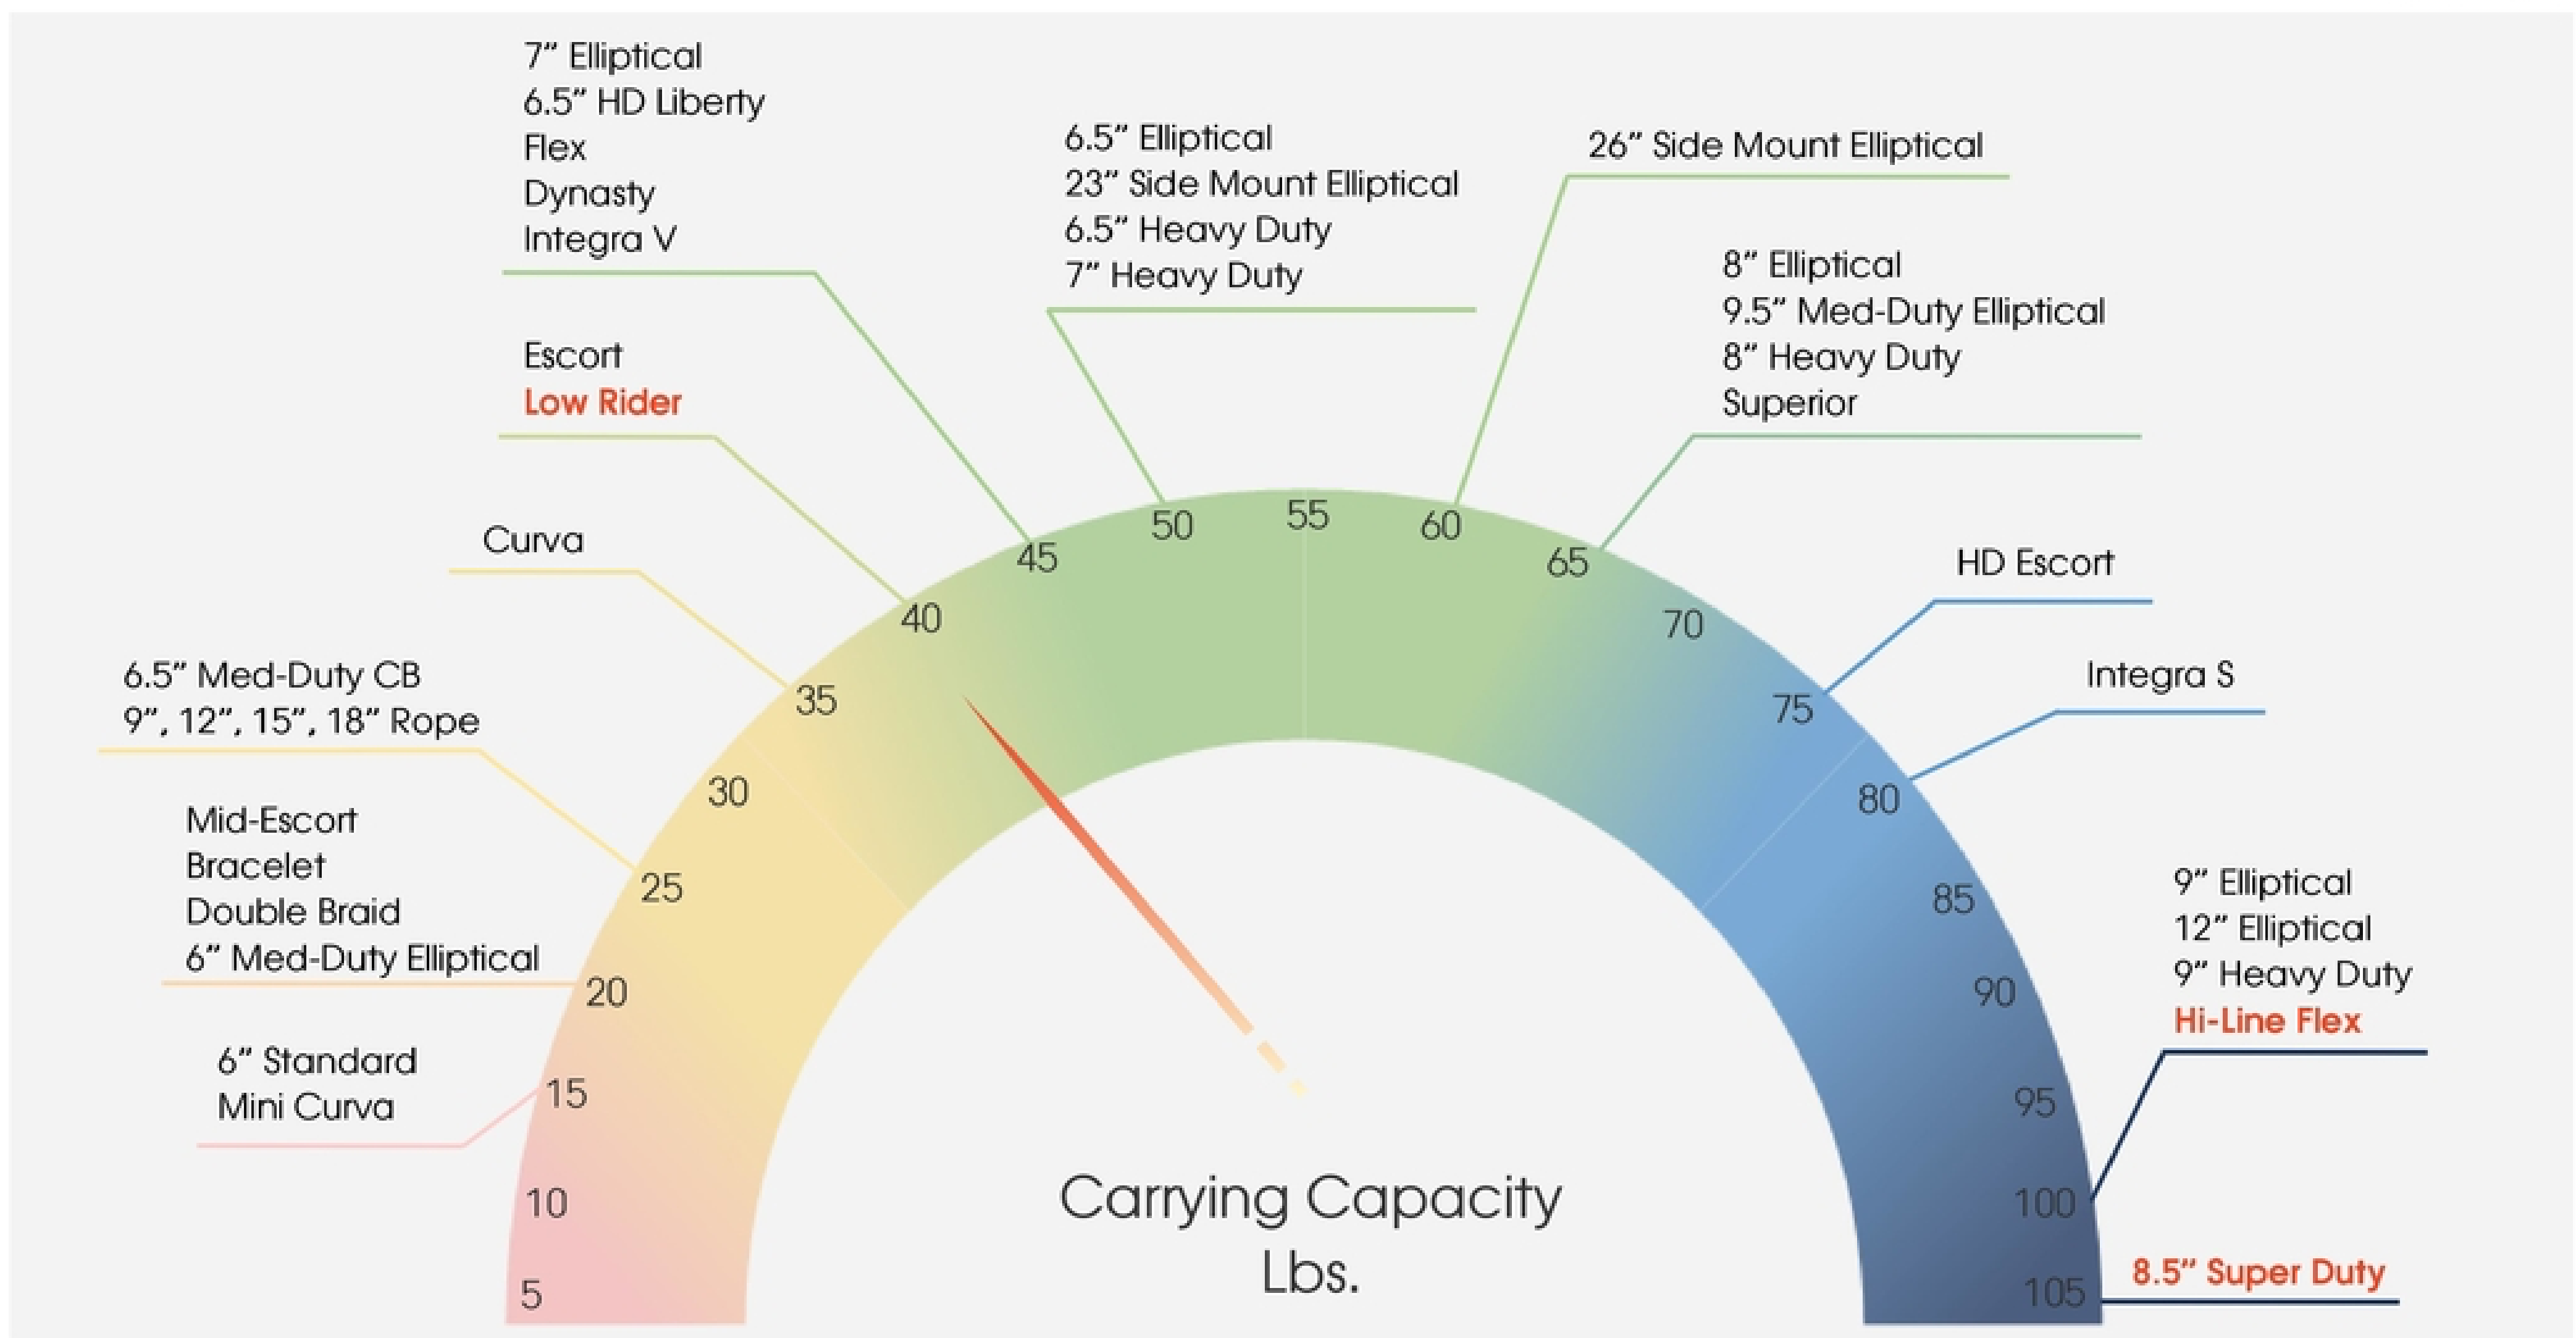

Handles by Carrying Capacity Guide

info@allenfield.com

800.535.0810

256A Orinoco Drive, Brightwaters NY 11718

Carrying Capacity

Plastic Handles by Carrying Capacity

Updated June, 2019

Checklist before purchasing: