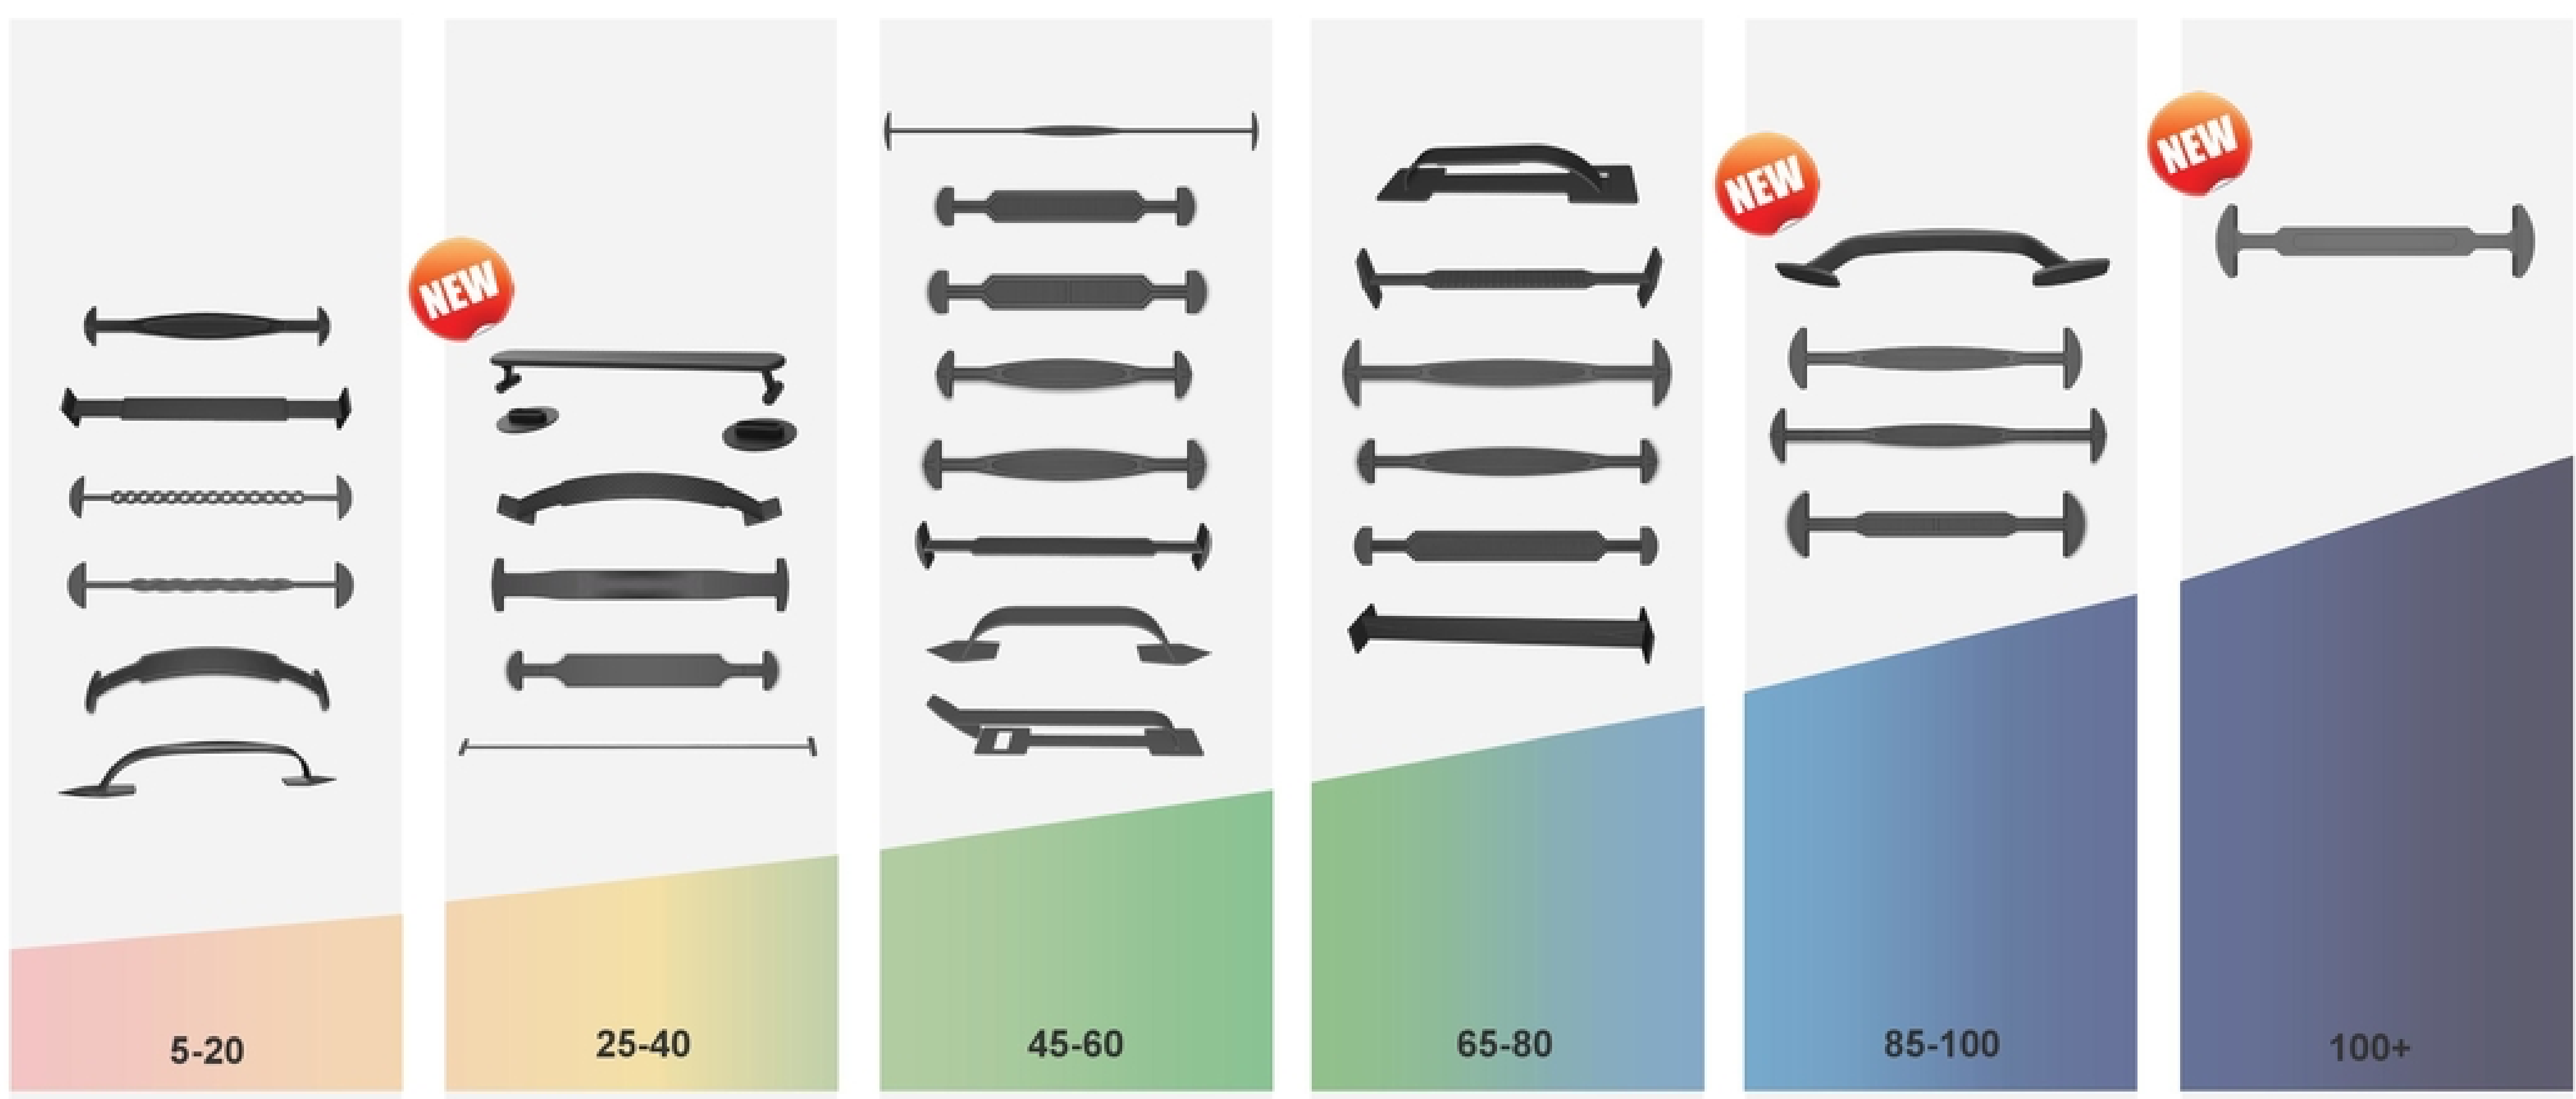

Handles by Carrying Capacity Guide

info@allenfield.com

800.535.0810

256A Orinoco Drive, Brightwaters NY 11718

Carrying Capacity

Plastic Handles by Carrying Capacity

Updated June, 2019

Checklist before purchasing: