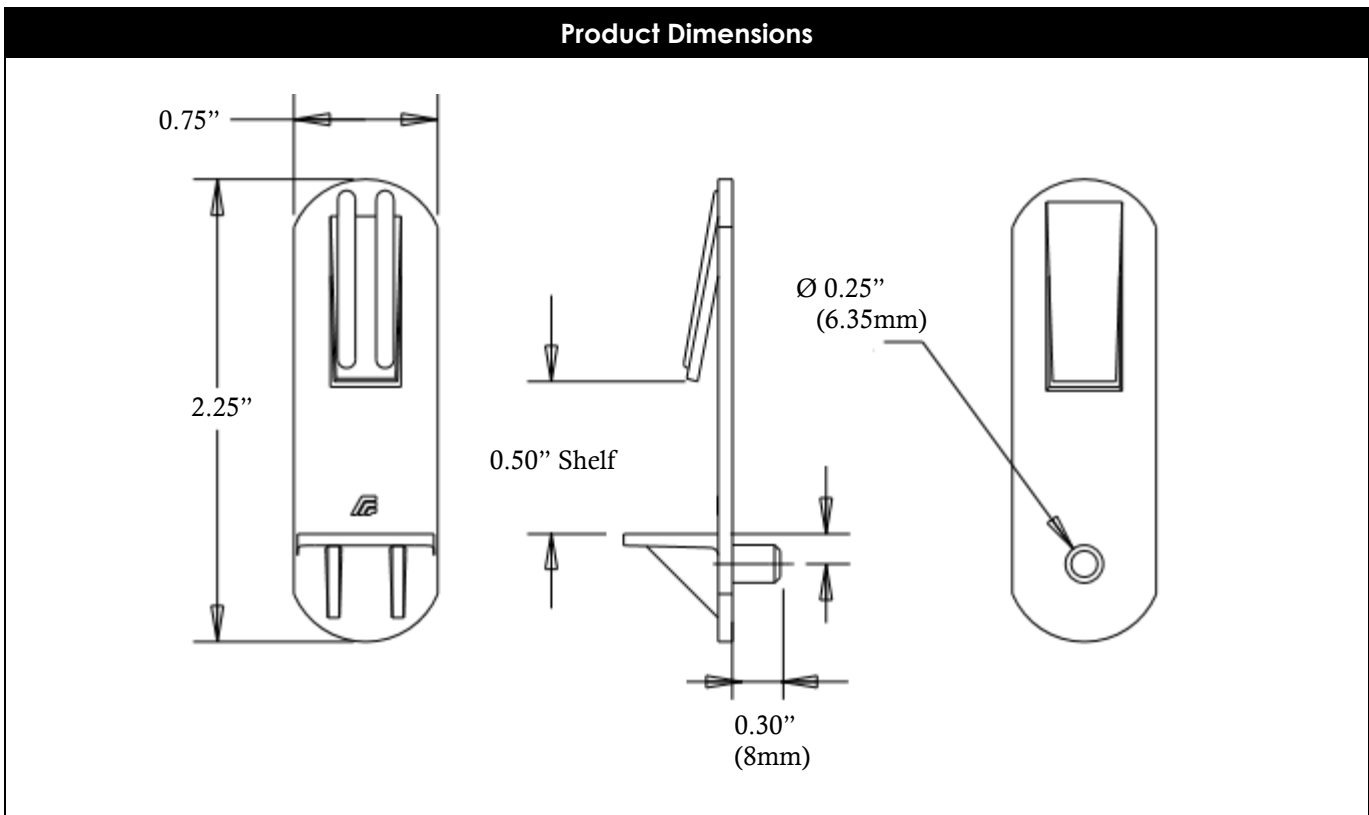

Part Number
50411, 50416

www.allenfield.com
 (800) 535-0810
info@allenfield.com

Product Description	
Item Name	Shelf Lock™ Support
Shelf Thickness	0.50"
Product Size	0.75" (W) x 2.25" (H)
Peg Size	0.25" (Ø), 0.30" (L)
Peg Type	Ribbed
Material	Polycarbonate
Ordering Information	
50411	White
50416	Clear
Packaging Information	
Carton Pack/MOQ	2500 pcs/ctn.
Carton Weight	18 lbs.

Product Image

Part Tolerance — +/- .03 inches (.75mm)

Dimensions are in inches