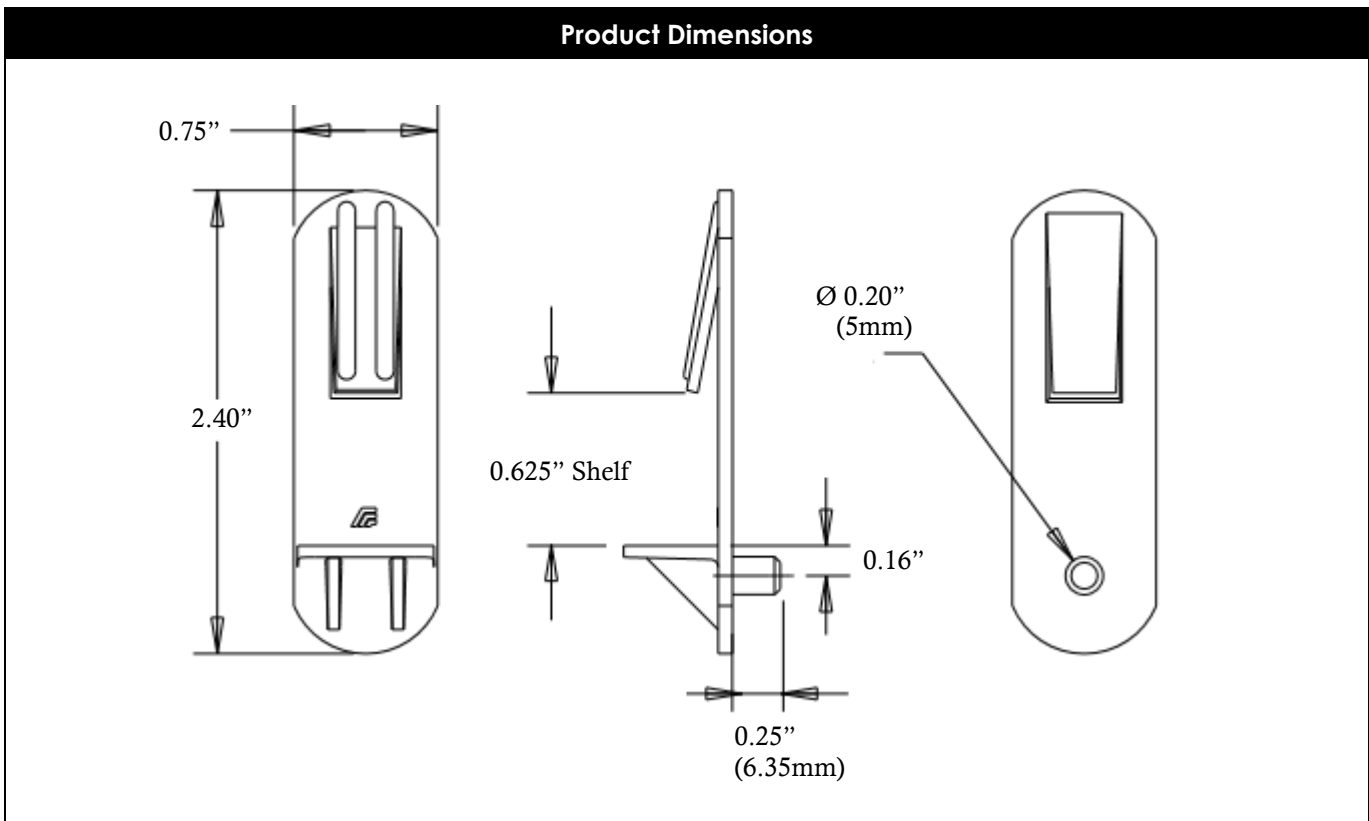

Part Number
50531, 50536

www.allenfield.com
(800) 535-0810
info@allenfield.com

Product Description	
Item Name	Shelf Lock™ Support
Shelf Thickness	0.625"
Product Size	0.75" (W) x 2.40" (H)
Peg Size	0.20" (Ø), 0.25" (L)
Peg Type	Ribbed
Material	Polycarbonate
Ordering Information	
50531	White
50536	Clear
Packaging Information	
Carton Pack/MOQ	2500 pcs/ctn.
Carton Weight	19 lbs.

Product Image

Part Tolerance — +/- .03 inches (.75mm)

Dimensions are in inches