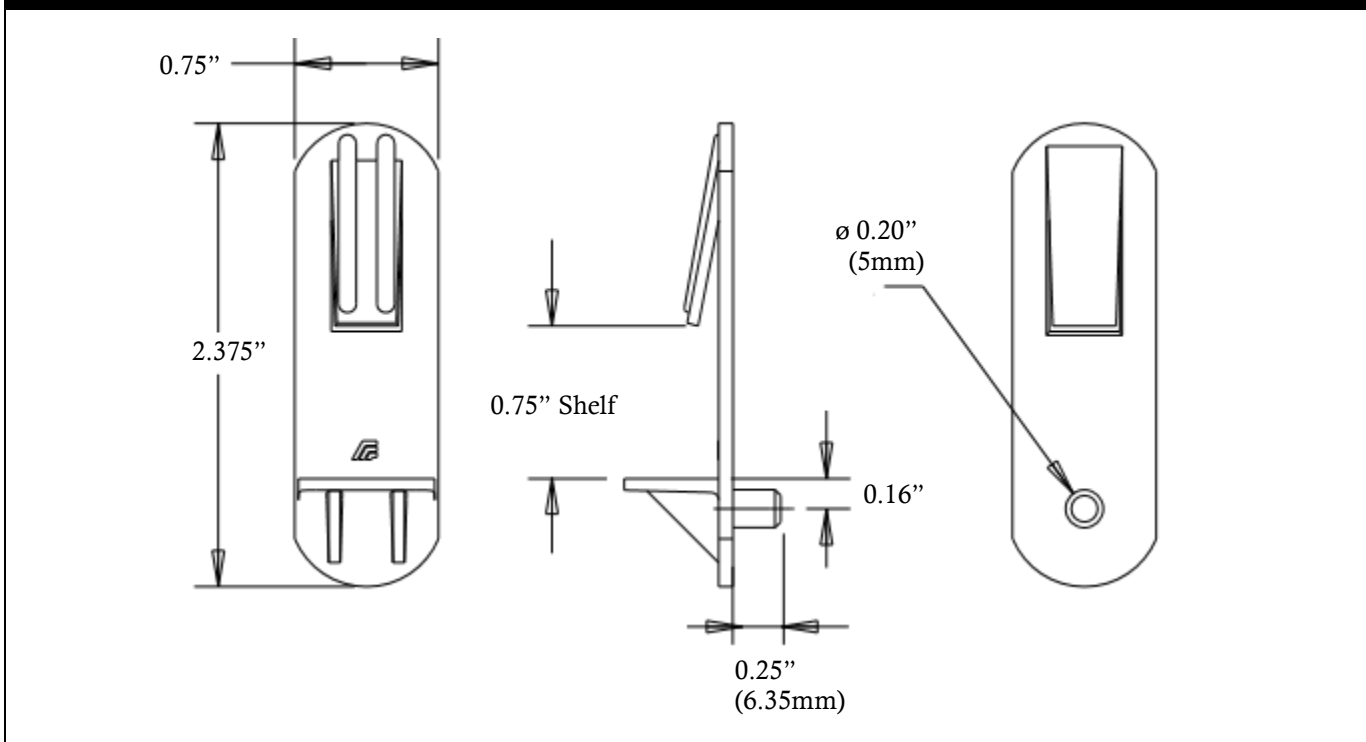

Part Number
50636-S

**Allen Field Company, Inc.**

256A Orinoco Drive  
Brightwaters NY 11718  
(800) 535-0810  
www.allenfield.com

**Product Image**

Product Description	
Item Name	Shelf Lock™ Support
Shelf Thickness	0.75"
Product Size	0.75"(W) x 2.375"(H)
Peg Size	0.20"(Ø), 0.25"(L)
Peg Type	Ribbed
Material	Polycarbonate
Ordering Information	
50636-S	Clear
Packaging Information	
Carton Pack/MOQ	2500 pcs/ctn.
Carton Weight	20.5 lbs.

**Product Dimensions**

Part Tolerance — +/- .03inches (.75mm )

Dimensions are in Inches