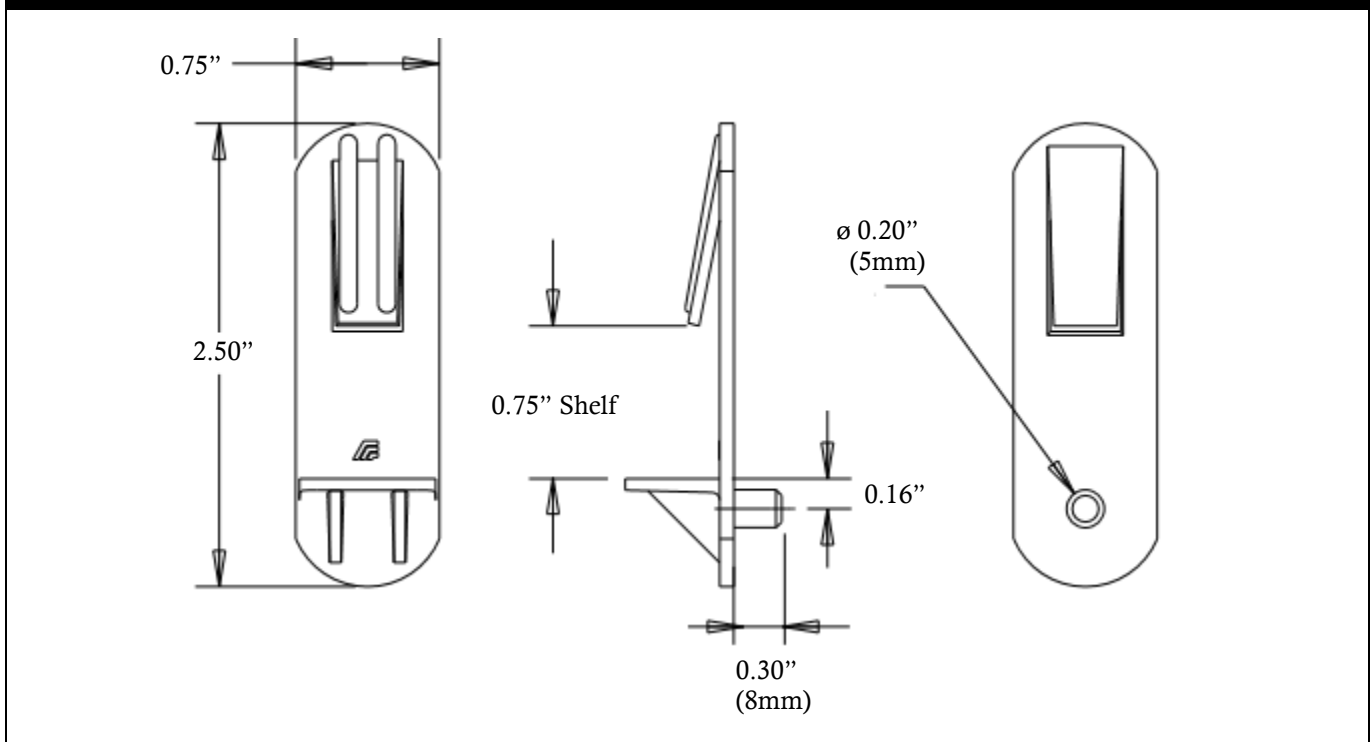

Part Number
50631, 50636

Allen Field Company, Inc.

256A Orinoco Drive
Brightwaters NY 11718
(800) 535-0810
www.allenfield.com

Product Image

Product Description	
Item Name	Shelf Lock™ Support
Shelf Thickness	0.75"
Product Size	0.75"(W) x 2.50"(H)
Peg Size	0.20"(Ø), 0.30"(L)
Peg Type	Ribbed
Material	Polycarbonate
Ordering Information	
50631	White
50636	Clear
Packaging Information	
Carton Pack/MOQ	2500 pcs/ctn.
Carton Weight	20.5 lbs.

Product Dimensions

Part Tolerance — +/- .03inches (.75mm)

Dimensions are in Inches