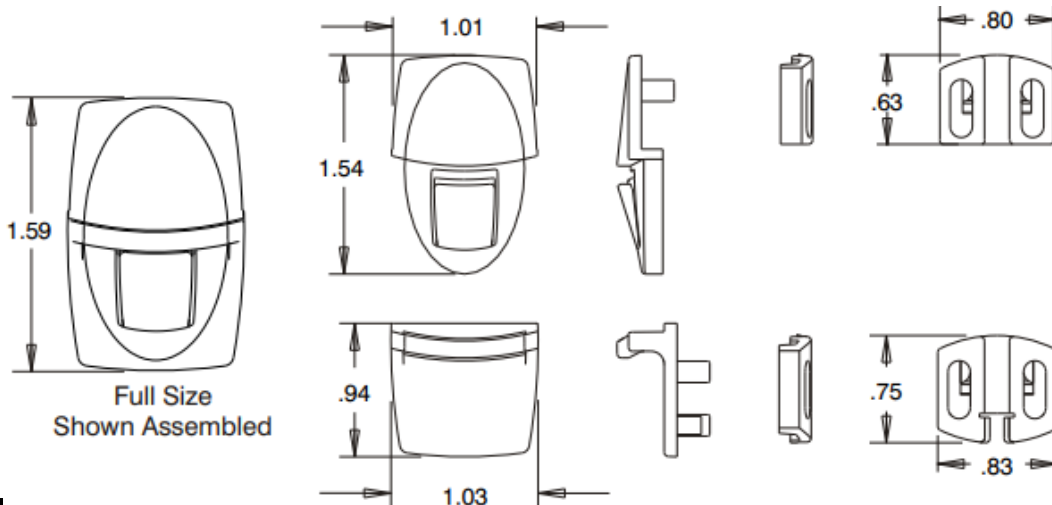

Part Number
TK9023

www.allenfield.com
 (800) 535-0810
 info@allenfield.com

Product Image

Related Item

Tuky922

Product Description	
Item Name	Easy Slide Lock
Size	1.59" (L) x 1.00" (W)
Carton Thickness	0.09"-0.11"
Material	POM
Ordering Information	
TK9023.10	White
TK9023.80	Black
Packaging Information	
Carton Pack/MOQ	2000 pcs/ctn.
Carton Weight	32 lbs.

Product Dimensions

Die-Cut Dimensions