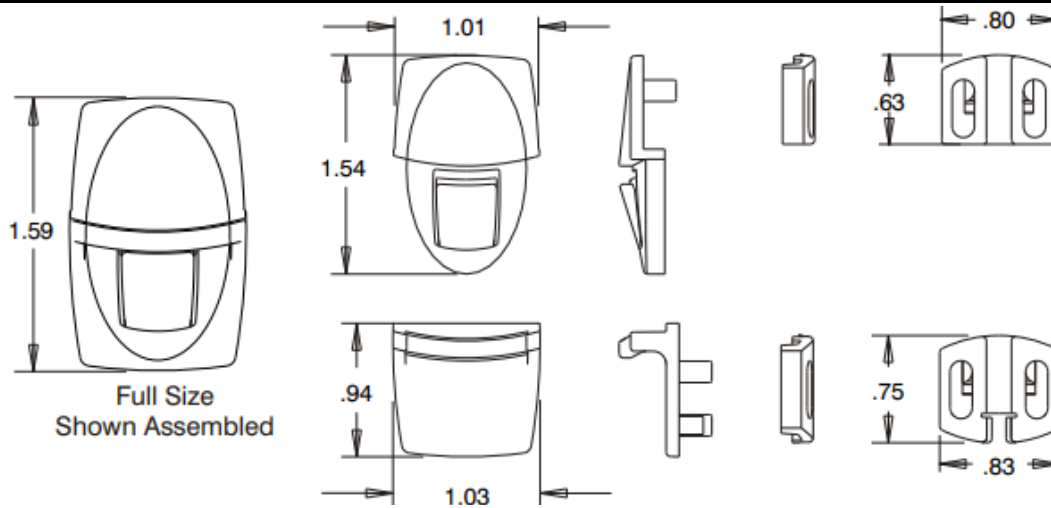

Part Number
TK9023

Allen Field Company, Inc.

256A Orinoco Drive
 Brightwaters NY 11718
 (800) 535-0810
 www.allenfield.com

Product Image

Related Item

Tuky922

Product Description	
Item Name	Easy Slide Lock
Size	1.59" (L) x 1.00"(W)
Carton Thickness	0.09"-0.11"
Material	POM
Ordering Information	
TK9023.10	White
TK9023.80	Black
Packaging Information	
Carton Pack/MOQ	2000 pcs/ctn.
Carton Weight	32 lbs.

Product Dimensions

Die-Cut Dimensions