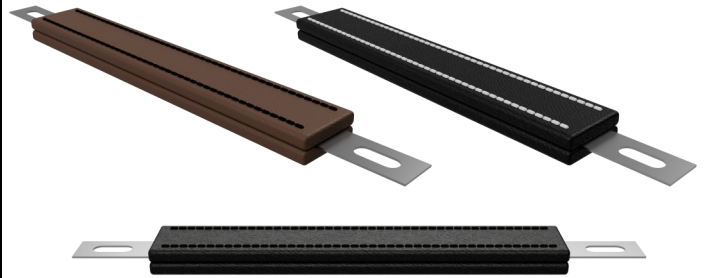

Part Number
192C

Allen Field Company, Inc.

256A Orinoco Drive
Brightwaters NY 11718
(800) 535-0810
www.allenfield.com

Product Images

Product Description	
Category	Flat Handle & Hardware
Size	9.00"(L) x 1.075"(W)
Material	Vinyl w/ Steel Insert
Ordering Information	
192C-BLK/BLK	Black Handle w/ Black Stitching
192C-BLK/WH	Black Handle w/ White Stitching
192C-BR/BLK	Brown Handle w/ Black Stitching
192C-G/WHT	Gray Handle w/ White Stitching

* Available in standard covering or custom materials.

Product Dimensions